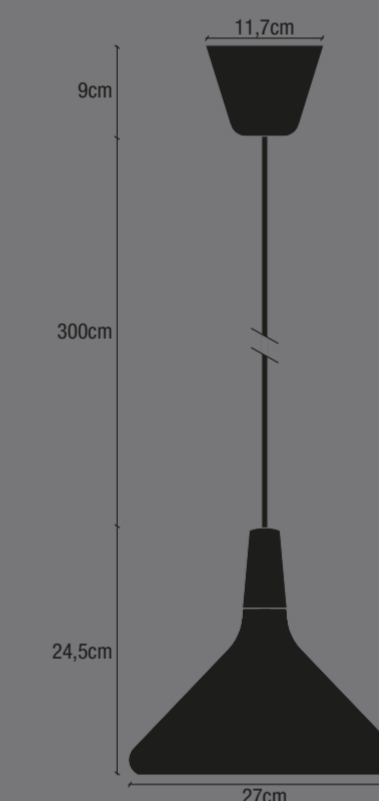

design
for the
people
nordlux