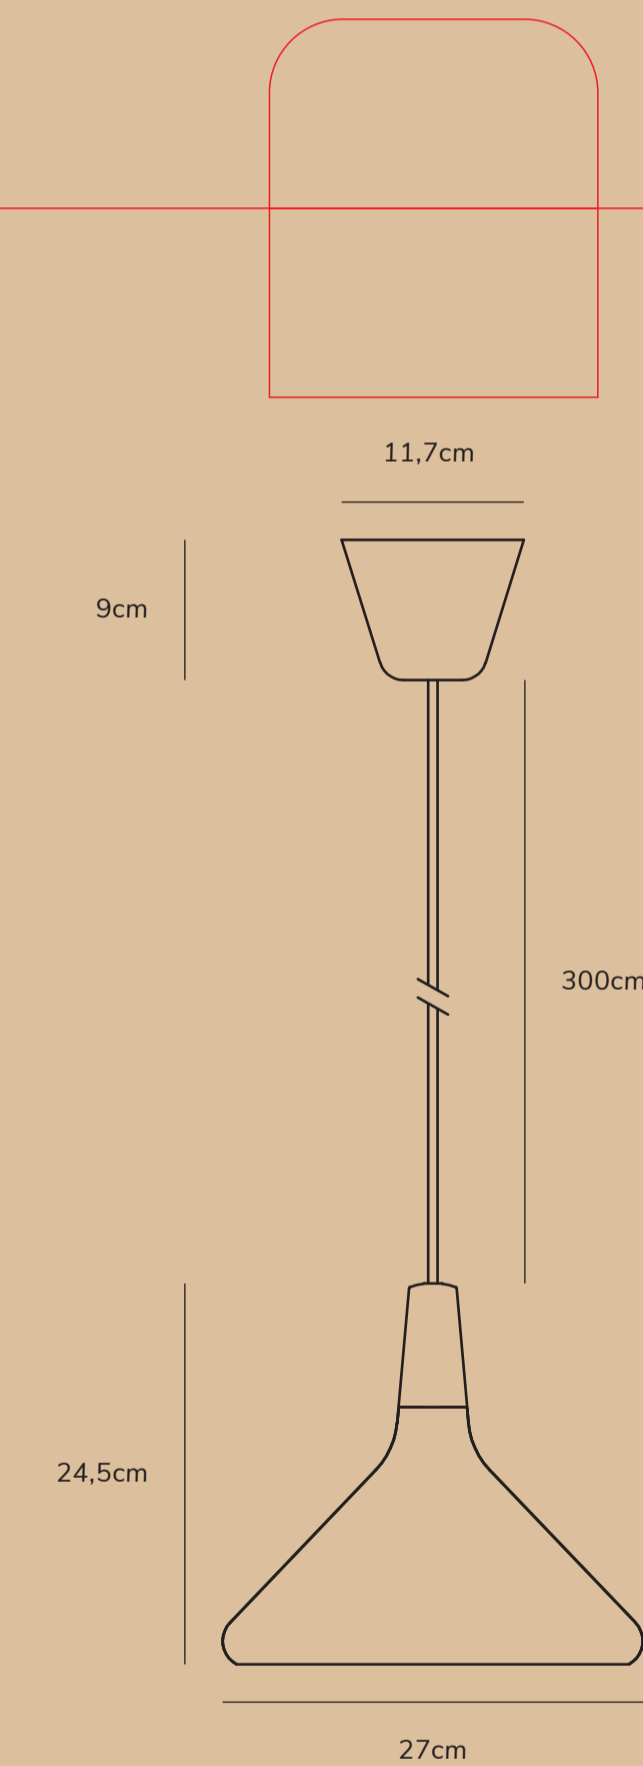

305*245*310MM

NORI 27

by Bjørn+Balle

NORI 27

by Bjørn+Balle

NORI 27

by Bjørn+Balle

BJØRN + BALLE have both carried out a large number of design tasks for both national and international clients at many different areas, such as product design, furniture design, interior design, identity programs and exhibitions, and together they have great success with lighting design.

Bjørn + Balles
Bjørn + Balles

NORI 27

by Bjørn+Balle

Item number 2120813032
Color Brushed Steel
Material Metal/Wood
IP Class IP20-for indoor use, Class II
Voltage 220-240V ~ 50/60Hz
Cable Textile cable: Black 300 cm non replaceable
Light source E27, Max.60W Excl. light source