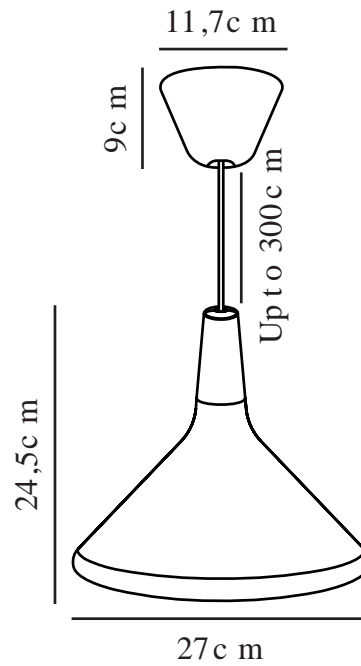

# NORI 27 | PENDANT | BRUSHED STEEL

2120813032

Voltage (V): 230 Volt  
IP degree: IP20  
Maximum bulb wattage (W): 60W  
Class (Class 1, Class 2, Class 3):  
Class 2 (Double isolated)  
Socket type: E27  
Dimmerable: Yes with compatible bulb

Primary material: Metal  
Secondary material: Wood  
Colour of the cable: Black  
Length of the cable (cm): 300  
Surface material of the cable:  
Textile  
Is the cable replaceable: False

Colour: Brushed steel  
Height (cm): 24.5  
Width (cm): 27  
Shade Diameter (cm): 27  
Shade Height (cm): 24.5  
Lenght (cm): 27

EAN: 5704924005824  
Item Number: 2120813032

Pcs Per Master Carton: 3  
Sales Box Height (cm): 28  
Sales Box Width(cm): 28  
Sales Box Depth (cm): 28  
Sales Box Volume m<sup>3</sup> : 0.022  
Product net weight (kg): 0.878