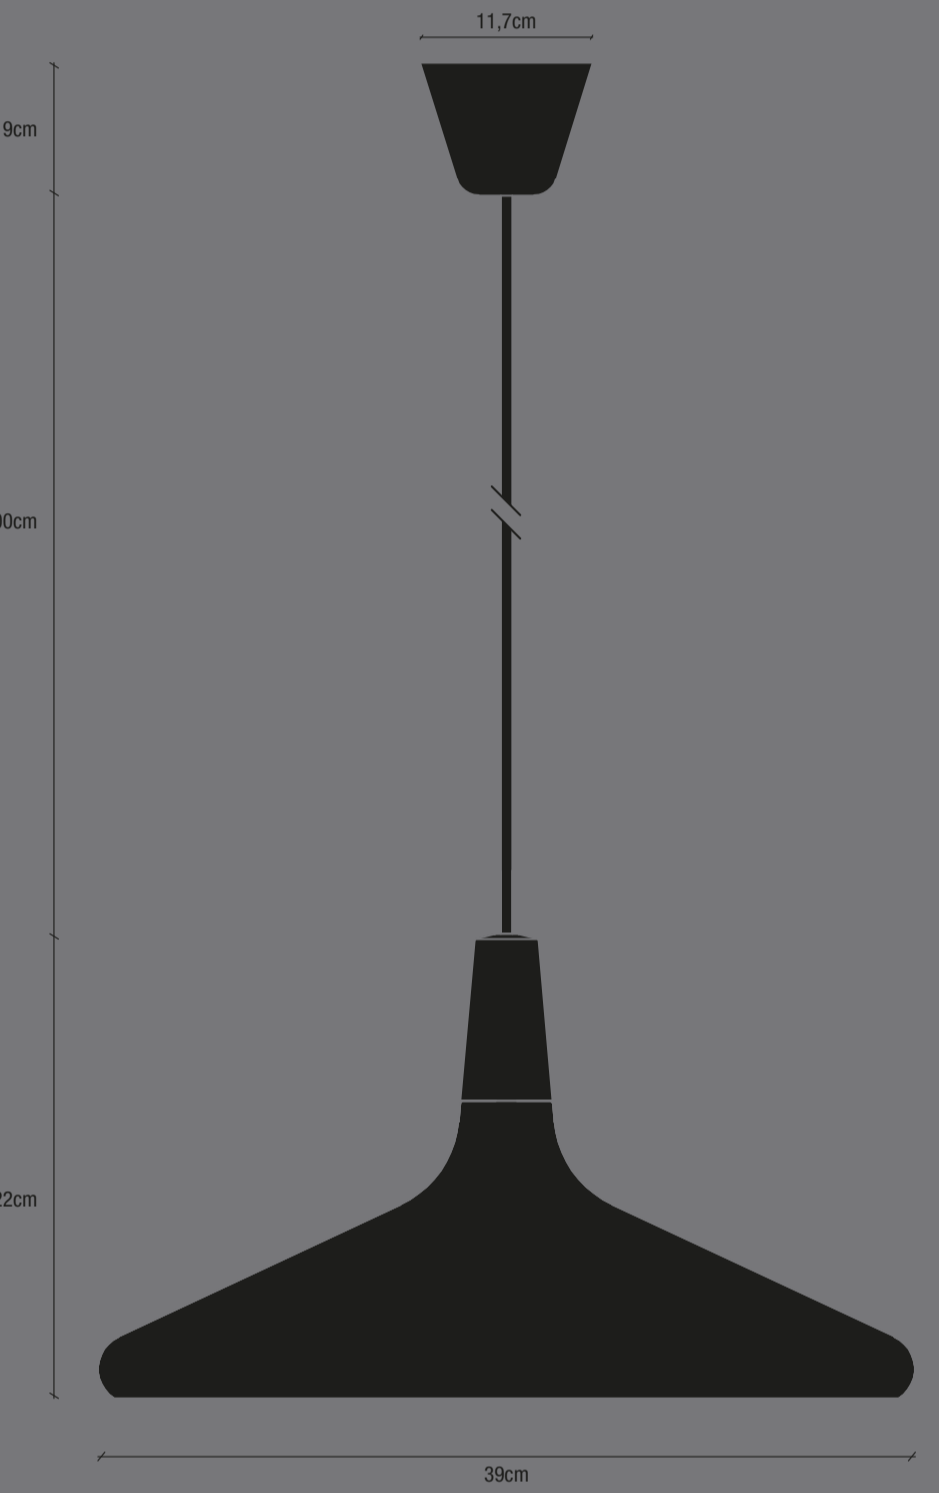

design
for the
people
nordlux

www.nordlux.com

AAD-20032021_XY