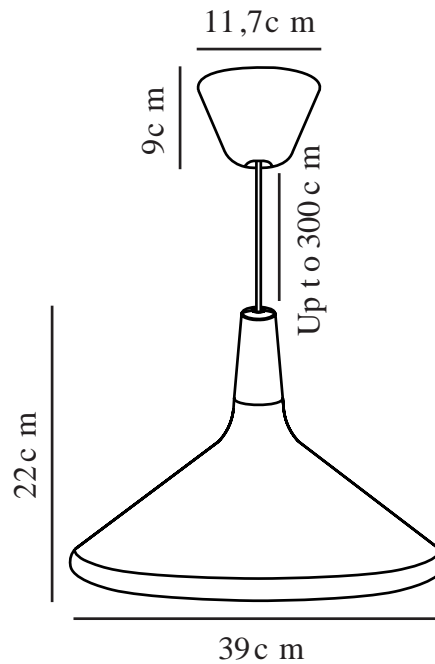

NORI 39 | PENDANT | BRUSHED STEEL

2120823032

Voltage (V): 230 Volt
IP degree: IP20
Maximum bulb wattage (W): 60W
Class (Class 1, Class 2, Class 3):
Class 2 (Double isolated)
Socket type: E27
Dimmerable: Yes with compatible bulb

Primary material: Metal
Secondary material: Wood
Colour of the cable: Black
Length of the cable (cm): 300
Surface material of the cable:
Textile
Is the cable replaceable: False

Colour: Brushed steel
Height (cm): 22
Width (cm): 39
Shade Diameter (cm): 39
Shade Height (cm): 22
Length (cm): 39

EAN: 5704924005848
Item Number: 2120823032

Pcs Per Master Carton: 2
Sales Box Height (cm): 20
Sales Box Width (cm): 40
Sales Box Depth (cm): 40
Sales Box Volume m³: 0.032
Product net weight (kg): 1.33

- Organic shape • Material mix - metal and wood
- Beautiful to mix sizes and shapes