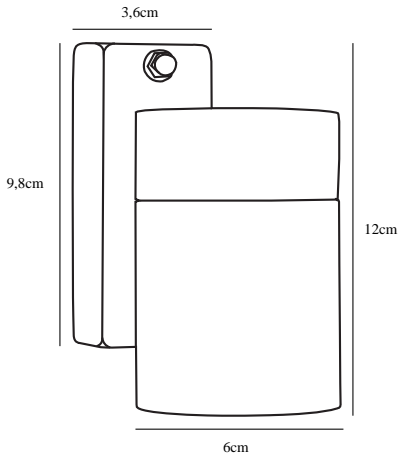

TIN SINGLE | WALL LIGHTING | WHITE

21509901

nordlux®

Voltage (V): 230 Volt
IP degree if the fixture includes two types of IP degree: IP54
Maximum compatible bulb wattage (W): 35W
Class (Class I, Class II, Class III): Class 1 (Earth contact)
Lampholder type (eg, E27/E14, etc): GU10
Parallel connection possible?: False

Primary material: Metal
Secondary material: Glass
Color of the Glass: Clear

Color: White
Height (cm): 10.5
Width (cm): 7.6
Projection (cm): 12.5
EAN: 5701581322882
TUN: 1824805
Item Number: 21509901

Pcs Per Master Carton: 3
Sales Box Height (cm): 11
Sales Box Width(cm): 8
Sales Box Depth (cm): 14
Sales Box Volume m³ : 0.0012
Net weight of the luminaire (kg): 0.367