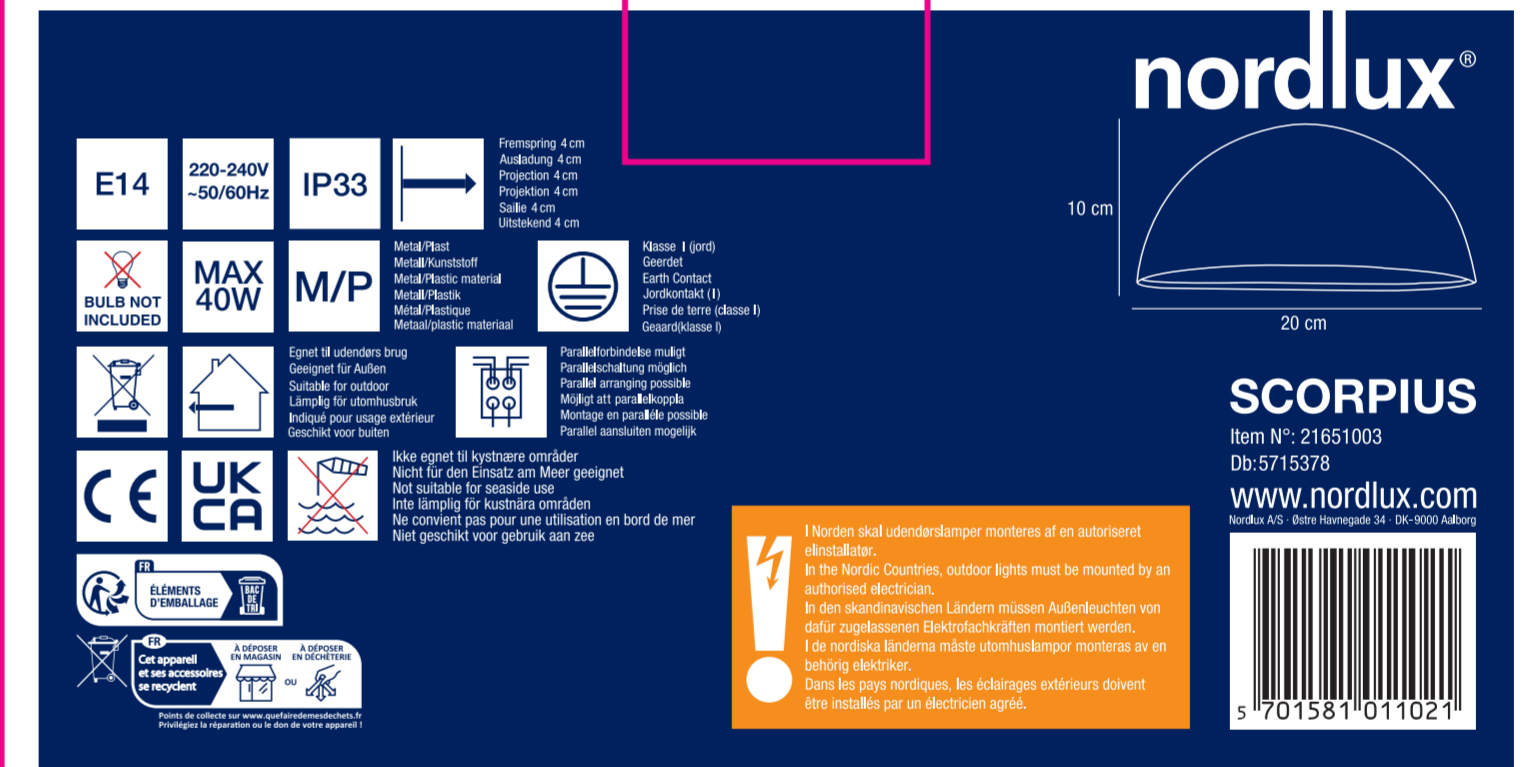

205x110x110mm

PANTONE 2767 C

AAD: 16042026 NS

Nordlux UK
Unit B3, Sykeside Drive
Altham, BBS 5YE
01200422777

Height x Width x Depth COLOR BOX (CM)	NET WEIGHT COLOR BOX (KG)
11*20.5*11 CM	0.1KG
GROSS WEIGHT COLOR BOX (KG)	VOLUME COLOR BOX (CBM)
0.5KG	0.0023CBM