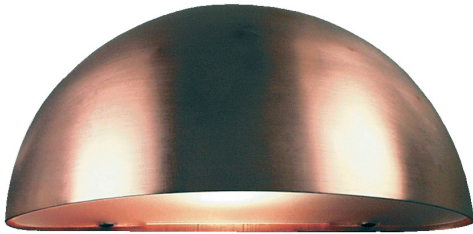

# SCORPIUS | WALL LIGHT | COPPER

21651030

nordlux®

Voltage (V): 220-240 Volt  
IP degree: IP33  
Maximum bulb wattage (W): 40W  
Class (Class 1, Class 2, Class 3):  
Class 1 (Earth contact)  
Socket type: E14  
Parallel connection: True

Primary material: Copper  
Secondary material: Plastic  
Colour of the glass: Satinated  
Suitable for Seaside: True  
Colour: Copper

- Timeless design • Built-in parallel connection
- Durable material that is well-suited for harsh weather • 15-year guarantee on surface deterioration

Scorpius Wall light for outdoor use has a classic and timeless design. Scorpius has many uses – the perfect fit at the front door, at the entrance, on the fence, or in the stairwell. It can be used alone or with several placed side by side.

Copper is a sturdy and weather-resistant material, making the lamp suitable for harsh coastal areas. Copper will also become more beautiful with time.