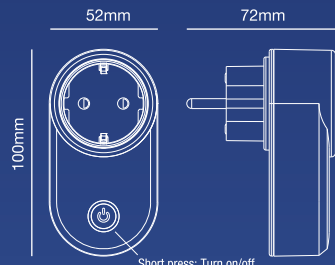

Lifetime	25 000 hours
Supply voltage	220-240V - 50/60Hz
Bluetooth	5.0 (Mesh)
Rated load current	10A
Maximum power	2300W
Type	F
Pnet	0.50W

SMART PLUG
Item N°: 2170010001
Db: 2144226
EU Version

UK CA CE

www.nordlux.com/safedisp/dk
www.nordlux.com/safedisp/de
www.nordlux.com/safedisp/uk
www.nordlux.com/safedisp/se
www.nordlux.com/safedisp/nl

Used in: Germany, Denmark, Norway, Sweden and Netherlands among others

www.nordlux.com
Nordlux A/S - Østre Havnegade 34 - DK-9000 Aalborg

AAD: 18032022 YK

5 704924 006319

Timer-funktion
Timer-funktion
Timer function
Timerfunktion
Fonction minuterie
Timer-functie

EXTRA FEATURES WITH NORDLUX BRIDGE

- Fjernstyring
  Steuern von unterwegs
  Control from anywhere
  Fjärrkontroll
  Contrôle à distance
  Bereuenen vanop afstand
- Simulering af tilstedeværelse
  Anwesenheitssimulation
  Presence simulation
  Närvaroosimulering
  Simulation de présence
  Afwegzigheidsimulatie
- Måling af strømforbrug
  Überwachung des Stromverbrauchs
  Power Consumption Tracking
  Spårning av strömförbrukning
  Suivi de la consommation énergétique
  Stroomverbruik bijhouden
- Tidsplan & programmer
  Zeitpläne & Programme
  Schedules & programs
  Schema och program
  Horaire et programmes
  Schema & programma's
- Stemstyring
  Sprachsteuerung
  Voice control
  Röststyrning
  Comande vocale
  Spraakbesturing

works with alexa

TIMER FUNCTION

POWER CONSUMPTION TRACKING

*Nordlux Bridge required on this feature

works with Google Home

SMART PLUG

Nordlux UK
Unit 22, Deanfield Court
BB7 1QS Clitheroe Lancashire
01200422777

Download on the App Store
Min. iOS 11

GET IT ON Google Play
Min. Android™ 6.0

Nordlux Smart Light