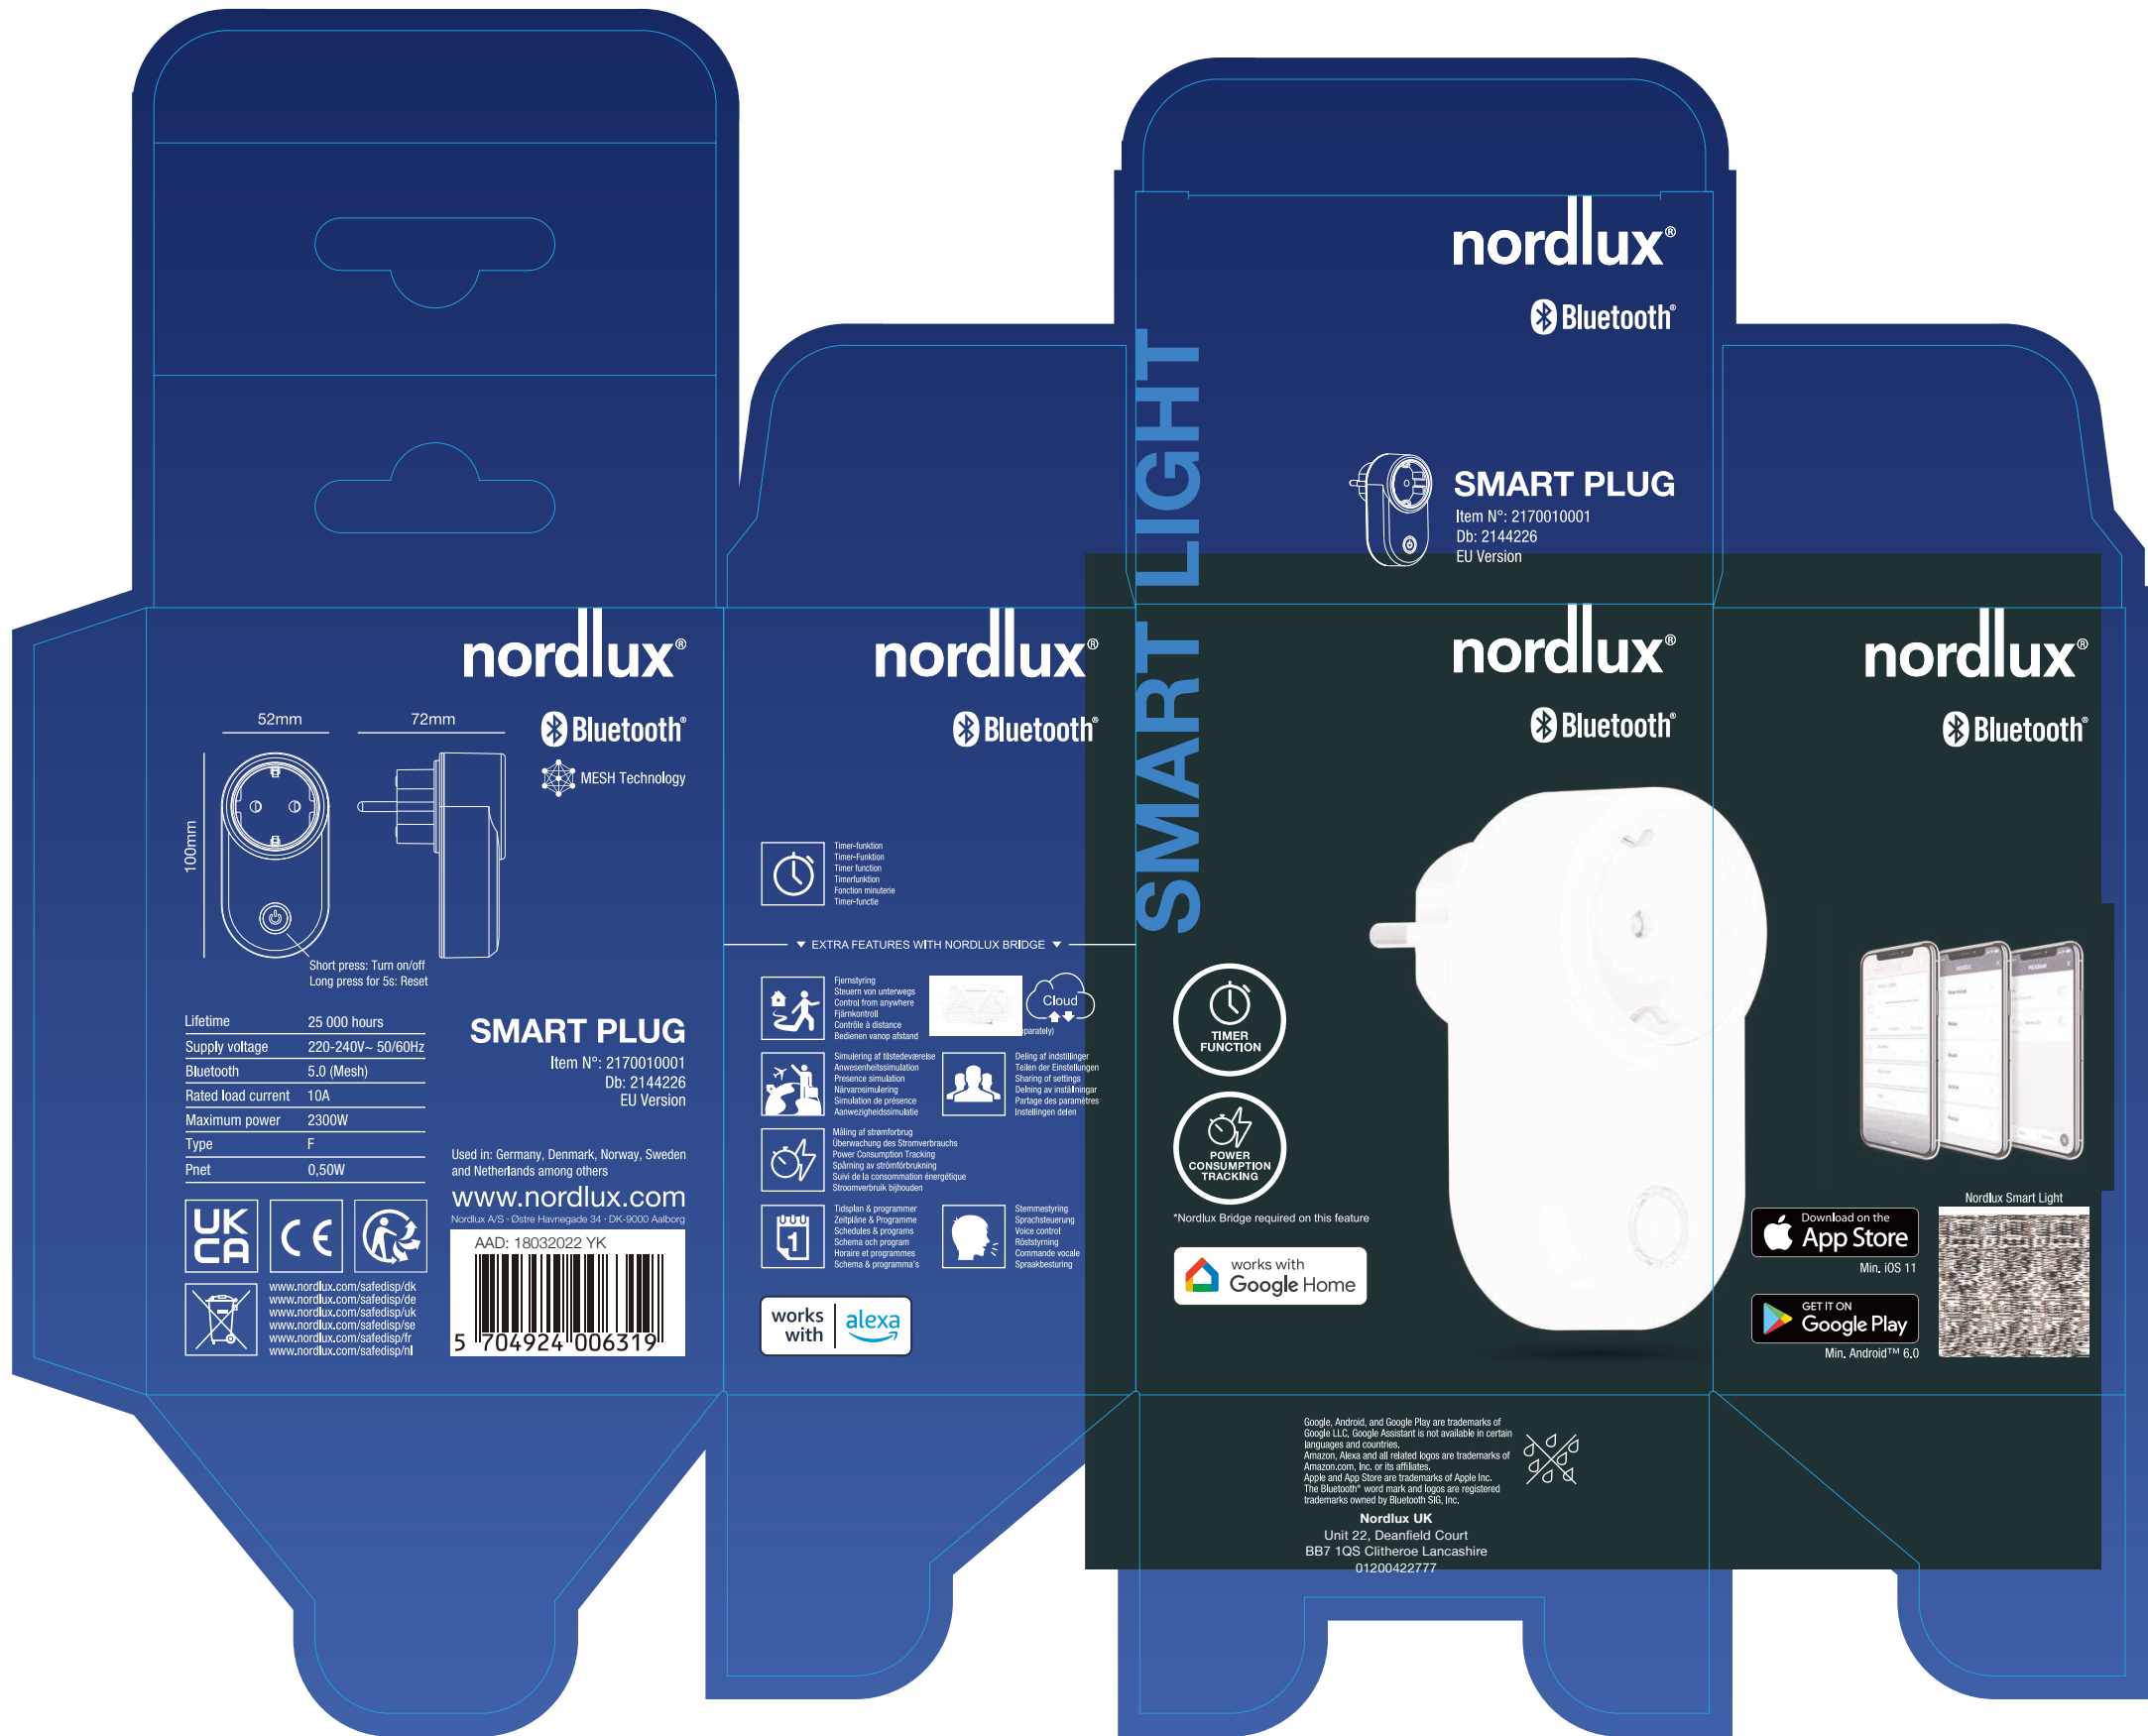

224,5

54,5

105

105,5

55

77

279

Lifetime	25 000 hours
Supply voltage	220-240V - 50/60Hz
Bluetooth	5.0 (Mesh)
Rated load current	10A
Maximum power	2300W
Type	F
Pnet	0.50W

SMART PLUG
Item N°: 2170010001
Db: 2144226
EU Version

Used in: Germany, Denmark, Norway, Sweden and Netherlands among others

www.nordlux.com
Nordlux A/S - Østre Havnegade 34 - DK-9000 Aalborg

EXTRA FEATURES WITH NORDLUX BRIDGE

- **Remote control**
  Fjernstyring
  Steuern von unterwegs
  Control from anywhere
  Fjärrkontroll
  Contrôle à distance
  Bedienen vanop afstand
- **Presence simulation**
  Simulering af tilstedeværelse
  Anwesenheitssimulation
  Presence simulation
  Närvaroimulering
  Simulation de présence
  Afnævningsmulighed
- **Power consumption tracking**
  Måling af strømforbrug
  Überwachung des Stromverbrauchs
  Power Consumption Tracking
  Spårning av strömförbrukning
  Suivi de la consommation énergétique
  Stroomverbruik bijhouden
- **Voice control**
  Stemstyring
  Sprachsteuerung
  Voice control
  Röststyrning
  Comande vocale
  Spraakbesturing
- **Cloud**
  Cloud
  Deling af inställningar
  Teilen der Einstellungen
  Sharing of settings
  Delning av inställningar
  Partage des paramètres
  Instellingen delen

*Nordlux Bridge required on this feature

Nordlux UK
Unit 22, Deanfield Court
BB7 1QS Clitheroe Lancashire
01200422777

SMART LIGHT

SMART PLUG
Item N°: 2170010001
Db: 2144226
EU Version