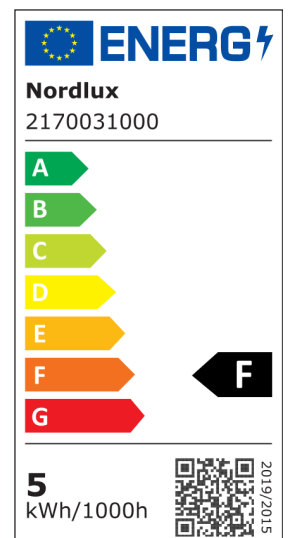

This Smart GU10 bulb is well-suited for outdoor use as it has a higher resistance to heat and therefore an extra long lifetime compared to other Smart bulbs. Reduce or increase the brightness and adjust the colour temperature (cool to warm white) with your smartphone or tablet. You can also add a Smart Remote Control to control your lights without your smartphone.