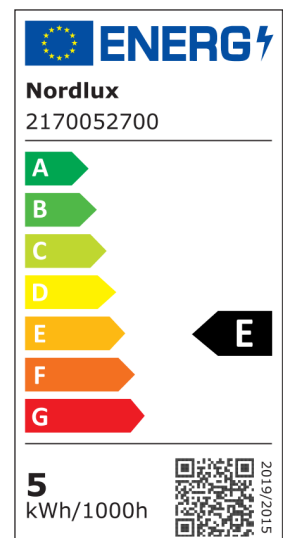

SMART E27 | G45 | 2200-6500 KELVIN | 600 LUMEN nordlux® | LIGHT BULB | CLEAR

2170052700

Voltage (V): 220-240 Volt
Socket type: E27

Primary material: Plastic
Colour: Clear

Height (cm): 8

EAN: 5704924006357
TUN: 2144216
Item Number: 2170052700
Pcs Per Master Carton: 6
Sales Box Height (cm): 9
Sales Box Width(cm): 4.7

Sales Box Depth (cm): 4.7
Sales Box Volume m³ : 0.0002
Product net weight (kg): 0.023

Brightness of light (Lumen): 600
Colour temperature (Kelvin):
2200-6500
Ra-value : 80
Lifetime (hours): 15000
Beam angle (°) : 360
Candela (cd) (for directional
lamp only): 0
Energy class: E
Actual watt (W): 4.7

• Compact size - 45 mm globe • Cool to warm white light

Smart E27 filament bulb in a compact size (45 mm). Reduce or increase the brightness and adjust the colour temperature (cool to warm white) with your smartphone or tablet. You can also add a Smart Remote Control to control your lights without your smartphone.