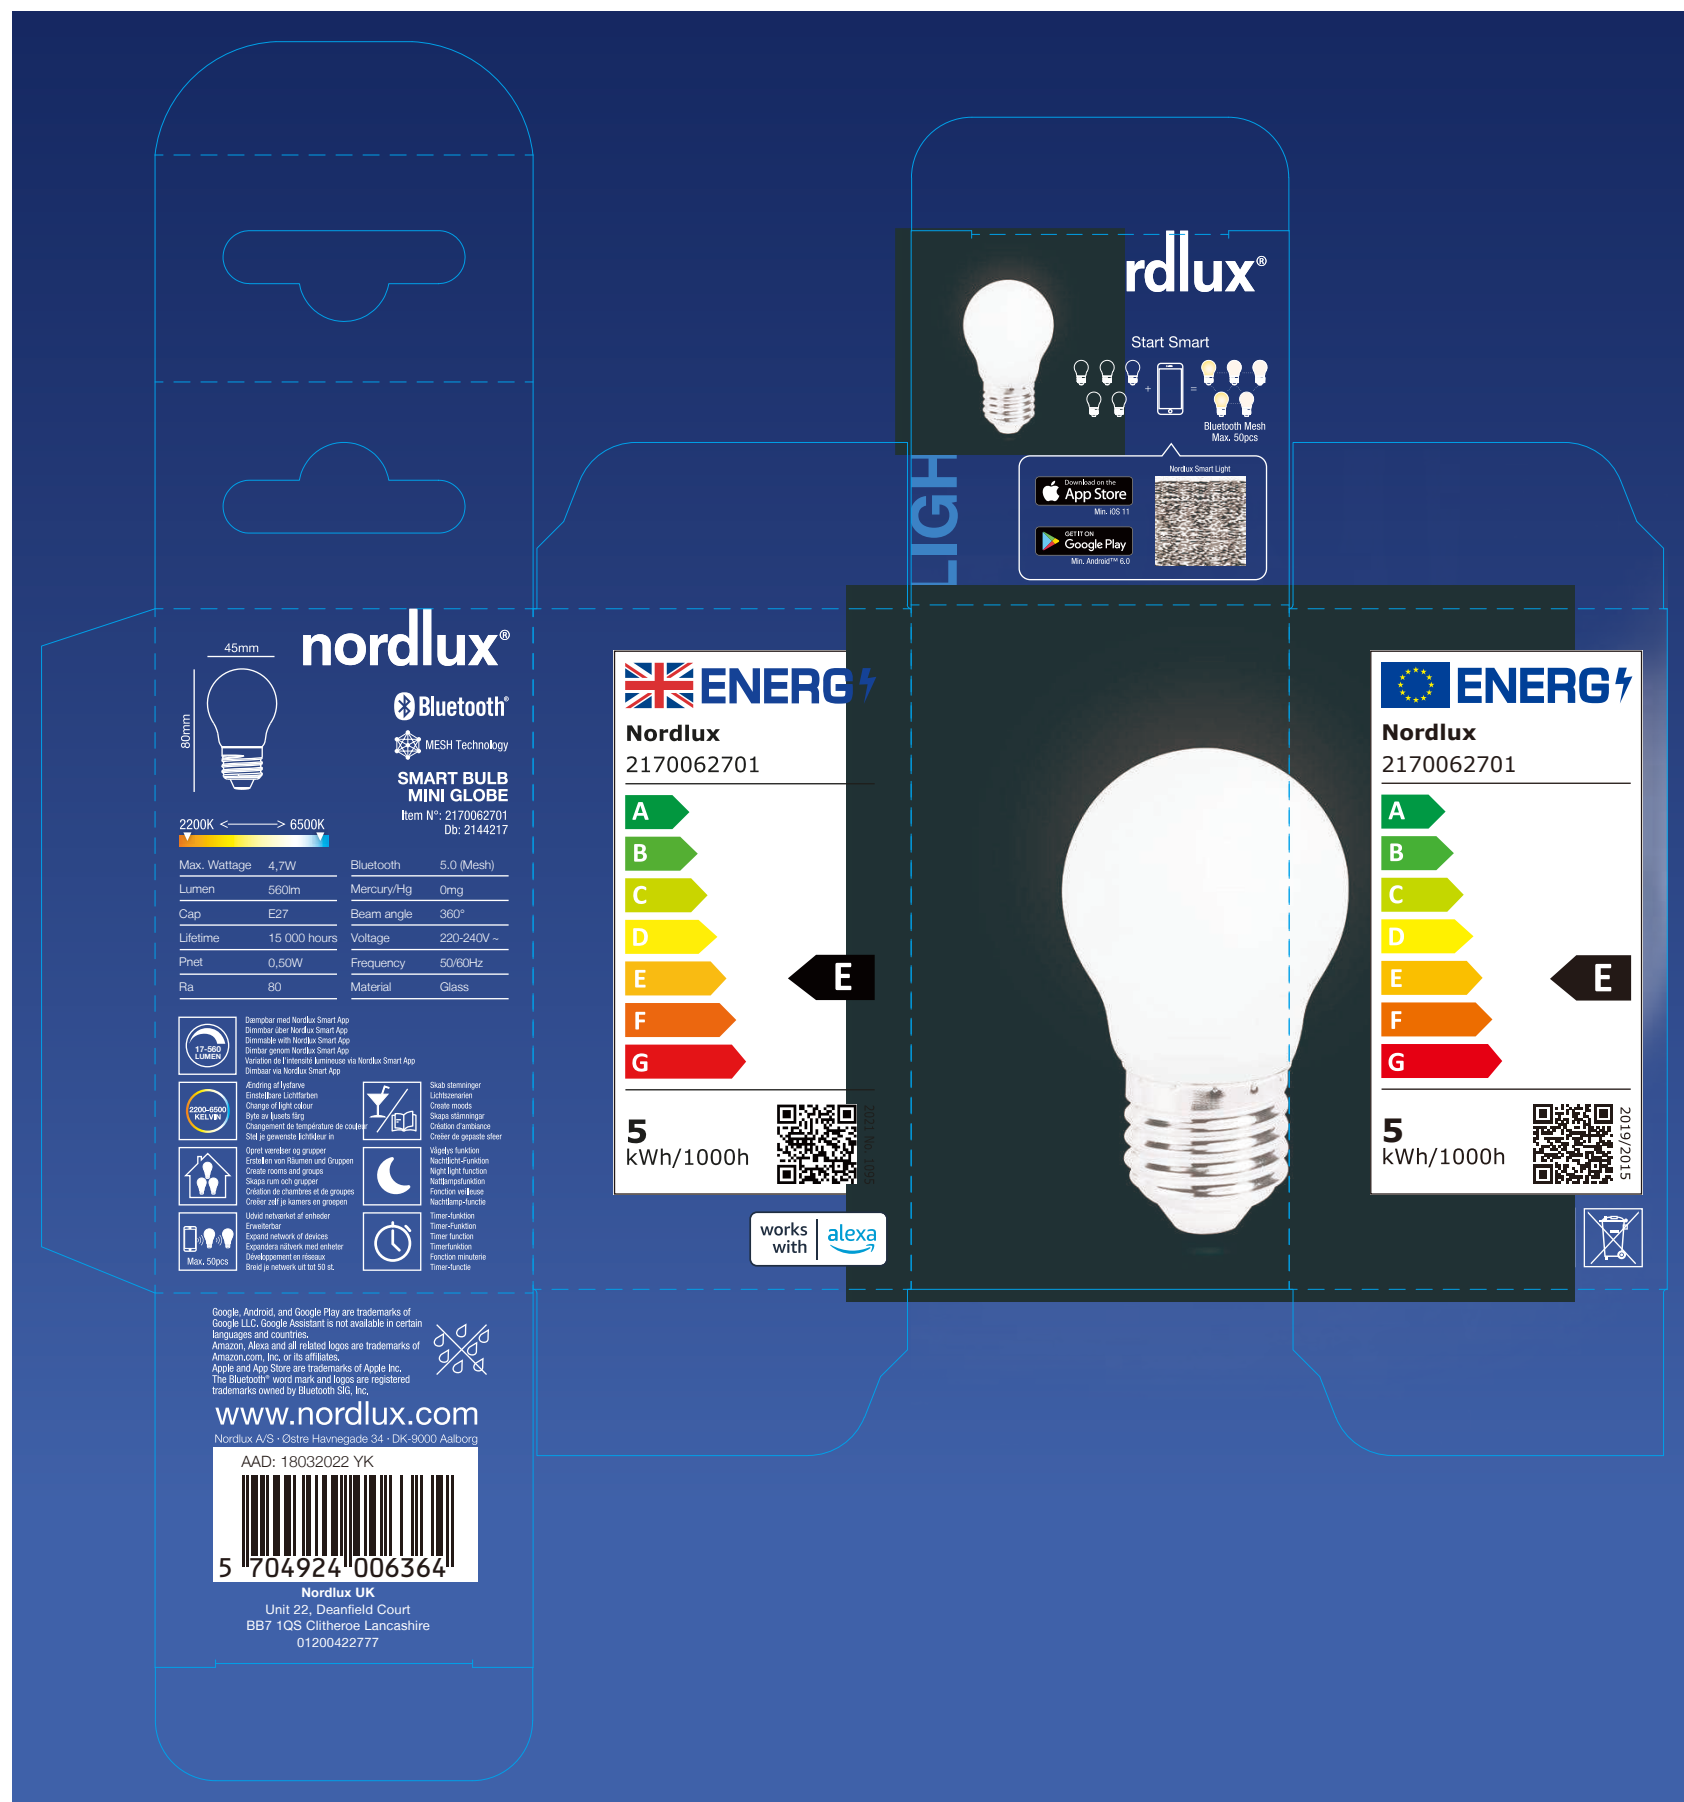

400g灰底白板纸 50×50×90mm 展开尺寸215×230mm 4色+覆亚膜+糊挂钩

45mm
80mm

nordlux®

Bluetooth®
MESH Technology

**SMART BULB
MINI GLOBE**
Item N°: 2170062701
Dh: 2144217

2200K ← → 6500K

Max. Wattage	4,7W	Bluetooth	5.0 (Mesh)
Lumen	560lm	Mercury/Hg	0mg
Cap	E27	Beam angle	360°
Lifetime	15 000 hours	Voltage	220-240V ~
Pnet	0,50W	Frequency	50/60Hz
Pra	80	Material	Glass

ENERGY

Nordlux
2170062701

A
B
C
D
E
F
G

E

5 kWh/1000h

works with alexa

ENERGY

Nordlux
2170062701

A
B
C
D
E
F
G

E

5 kWh/1000h

2019/2015

Google, Android, and Google Play are trademarks of Google LLC. Google Assistant is not available in certain languages and countries.
Amazon, Alexa and all related logos are trademarks of Amazon.com, Inc. or its affiliates.
Apple and App Store are trademarks of Apple Inc.
The Bluetooth® word mark and logos are registered trademarks owned by Bluetooth SIG, Inc.

www.nordlux.com
Nordlux A/S · Østre Havnegade 34 · DK-9000 Aalborg

AAD: 18032022 YK

5 704924 006364

Nordlux UK
Unit 22, Deanfield Court
BB7 1QS Clitheroe Lancashire
01200422777