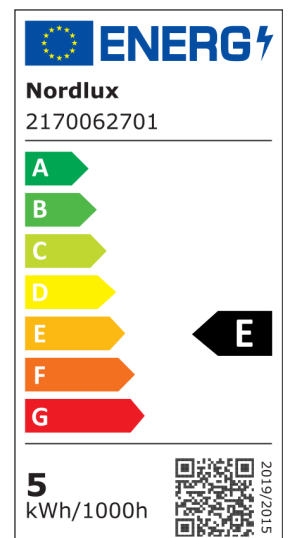

SMART E27 | G45 | 2200-6500 KELVIN | 560 LUMEN nordlux®

| LIGHT BULB | WHITE

2170062701

Voltage (V): 220-240 Volt
Socket type: E27

Primary material: Glass
Colour: White

Height (cm): 8

EAN: 5704924006364
TUN: 2144217
Item Number: 2170062701
Pcs Per Master Carton: 6
Sales Box Height (cm): 9
Sales Box Width(cm): 4.7

Sales Box Depth (cm): 4.7
Sales Box Volume m³ : 0.0002
Product net weight (kg): 0.023

Brightness of light (Lumen): 560
Colour temperature (Kelvin):
2200-6500
Ra-value : 80
Lifetime (hours): 15000
Beam angle (°) : 360
Candela (cd) (for directional
lamp only): 0
Energy class: E
Actual watt (W): 4.7

• Compact size - 45 mm globe • Cool to warm white light

Smart E27 filament bulb in a compact size (45 mm). Reduce or increase the brightness and adjust the colour temperature (cool to warm white) with your smartphone or tablet. You can also add a Smart Remote Control to control your lights without your smartphone.