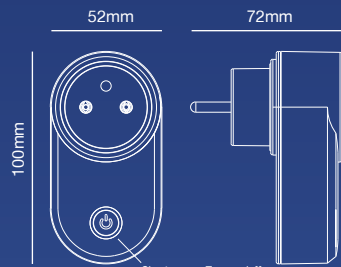

SMART PLUG SOCKET E

Item N°: 2170210001

Lifetime	25 000 hours
Supply voltage	220-240V~ 50/60Hz
Bluetooth	5.0 (Mesh)
Rated load current	10A
Maximum power	2300W
Pnet	0,50W

Type	E
Class	Class II
IP class	IP20
Material	Plastic

www.nordlux.com

AAD: 19012022 YK

EXTRA FEATURES WITH NORDLUX BRIDGE

(Nordlux Bridge sold separately)

*Nordlux Bridge required on this feature

SMART PLUG SOCKET E

nordlux®

SMART PLUG SOCKET E

Item N°: 2170210001

nordlux®

nordlux®

Nordlux Smart Light

Min. iOS 11

Min. Android™ 6.0