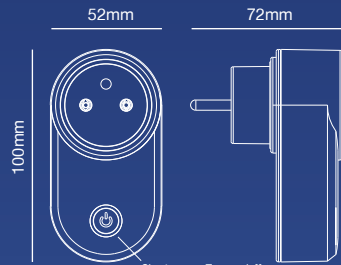

224,5

54,5

105

105,5

nordlux®

Bluetooth®
MESH Technology

SMART PLUG SOCKET E

Lifetime	25 000 hours
Supply voltage	220-240V~ 50/60Hz
Bluetooth	5.0 (Mesh)
Rated load current	10A
Maximum power	2300W
Pnet	0,50W