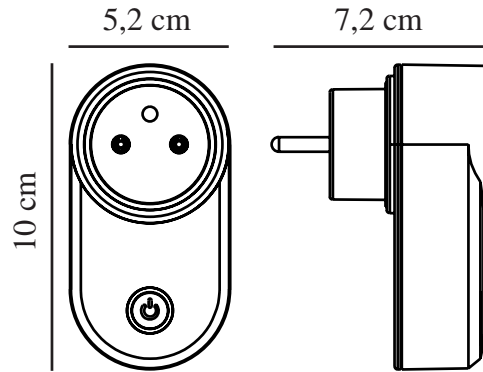

SMART FR | PLUG | WHITE

2170210001

nordlux®

Voltage (V): 220-240 Volt
IP degree: IP20
Maximum bulb wattage (W): 2300
Class (Class 1, Class 2, Class 3):
Class 2 (Double isolated)
Parallel connection: False

Primary material: Plastic
Secondary material: Plastic
Colour: White

Height (cm): 7.2
Width (cm): 5.2
Length (cm): 10
Projection (cm): 8.2

EAN: 5704924008382
Item Number: 2170210001

Pcs Per Master Carton: 3
Sales Box Height (cm): 10.5
Sales Box Width(cm): 7.7
Sales Box Depth (cm): 5.5
Sales Box Volume m³ : 0.0004
Product net weight (kg): 0.11

Lifetime (hours): 25000

- Connects electronics to the Nordlux Smart set-up
- Remote on/off
- Tracking of power consumption

This Smart plug connects your non-Smart electronics to the Nordlux Smart system. Use it as a remote on/off switch and track your power consumption directly in the app on your smartphone or tablet.