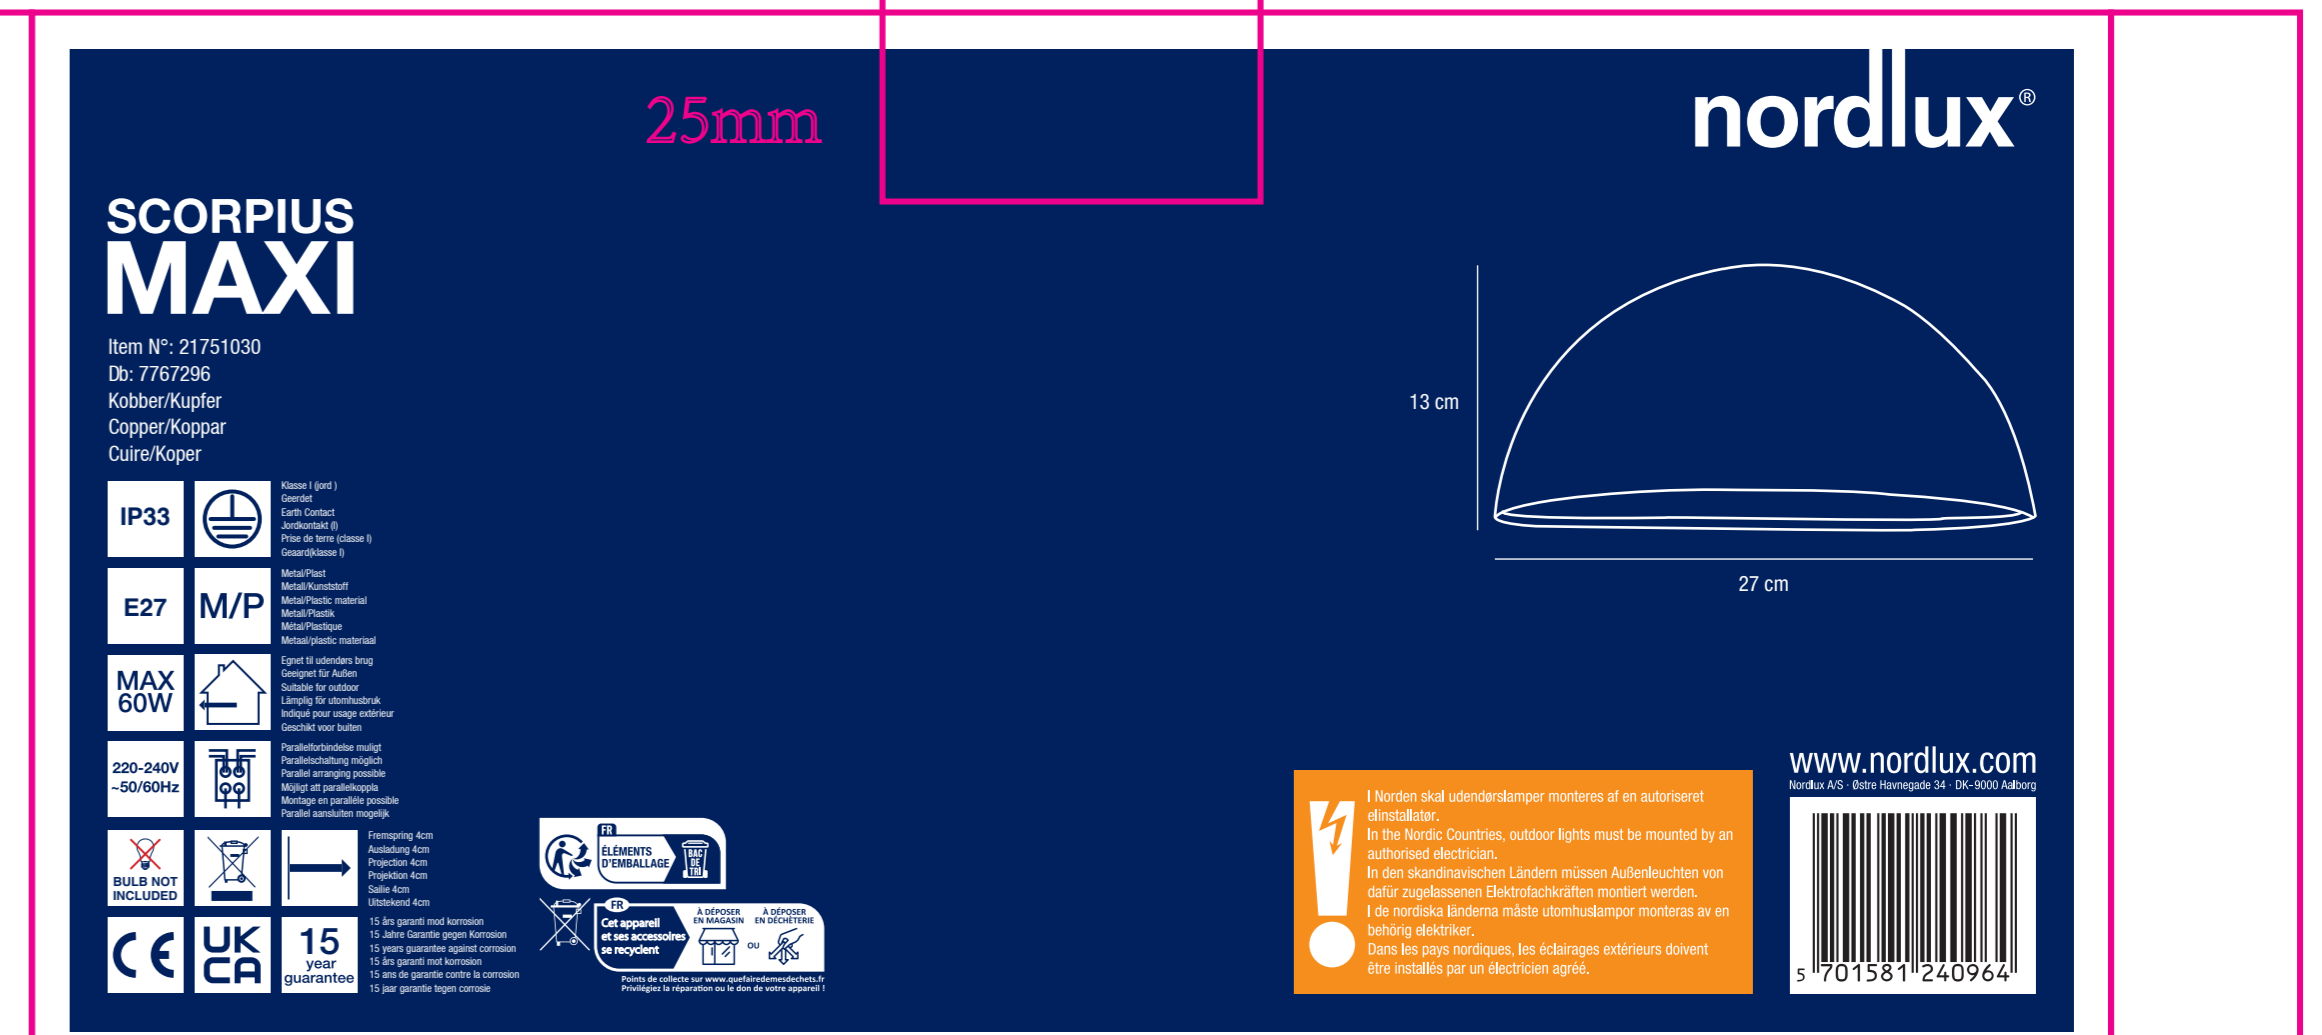

275x150x140mm

PANTONE 2767 C

50mm

25mm

25mm

AAD: 18032026 NS

Height x Width x Depth COLOR BOX (CM)	NET WEIGHT COLOR BOX (KG)
14*27.5*15CM	0.15KG
GROSS WEIGHT COLOR BOX (KG)	VOLUME COLOR BOX (CBM)
0.8KG	0.006CBM