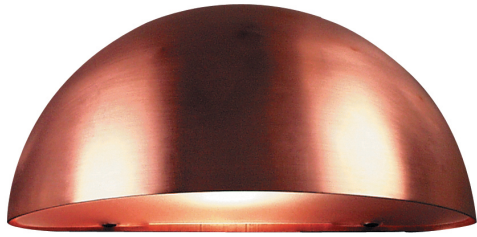

SCORPIUS MAXI | WALL LIGHT | COPPER

21751030

nordlux®

Voltage (V): 220-240 Volt
IP degree: IP33
Maximum bulb wattage (W): 60W
Class (Class 1, Class 2, Class 3):
Class 1 (Earth contact)
Socket type: E27
Parallel connection: True

Primary material: Copper
Secondary material: Plastic
Colour of the glass: Satinated
Suitable for Seaside: True
Colour: Copper

- Timeless design • Built-in parallel connection
- Durable material that is well-suited for harsh weather • 15-year guarantee on surface deterioration

Scorpius Maxi Wall light for outdoor use has a classic and timeless design. Scorpius has many uses – the perfect fit at the front door, at the entrance, on the fence, or in the stairwell. It can be used alone or with several placed side by side.

Copper is a sturdy and weather-resistant material, making the lamp suitable for harsh coastal areas. Copper will also become more beautiful with time.