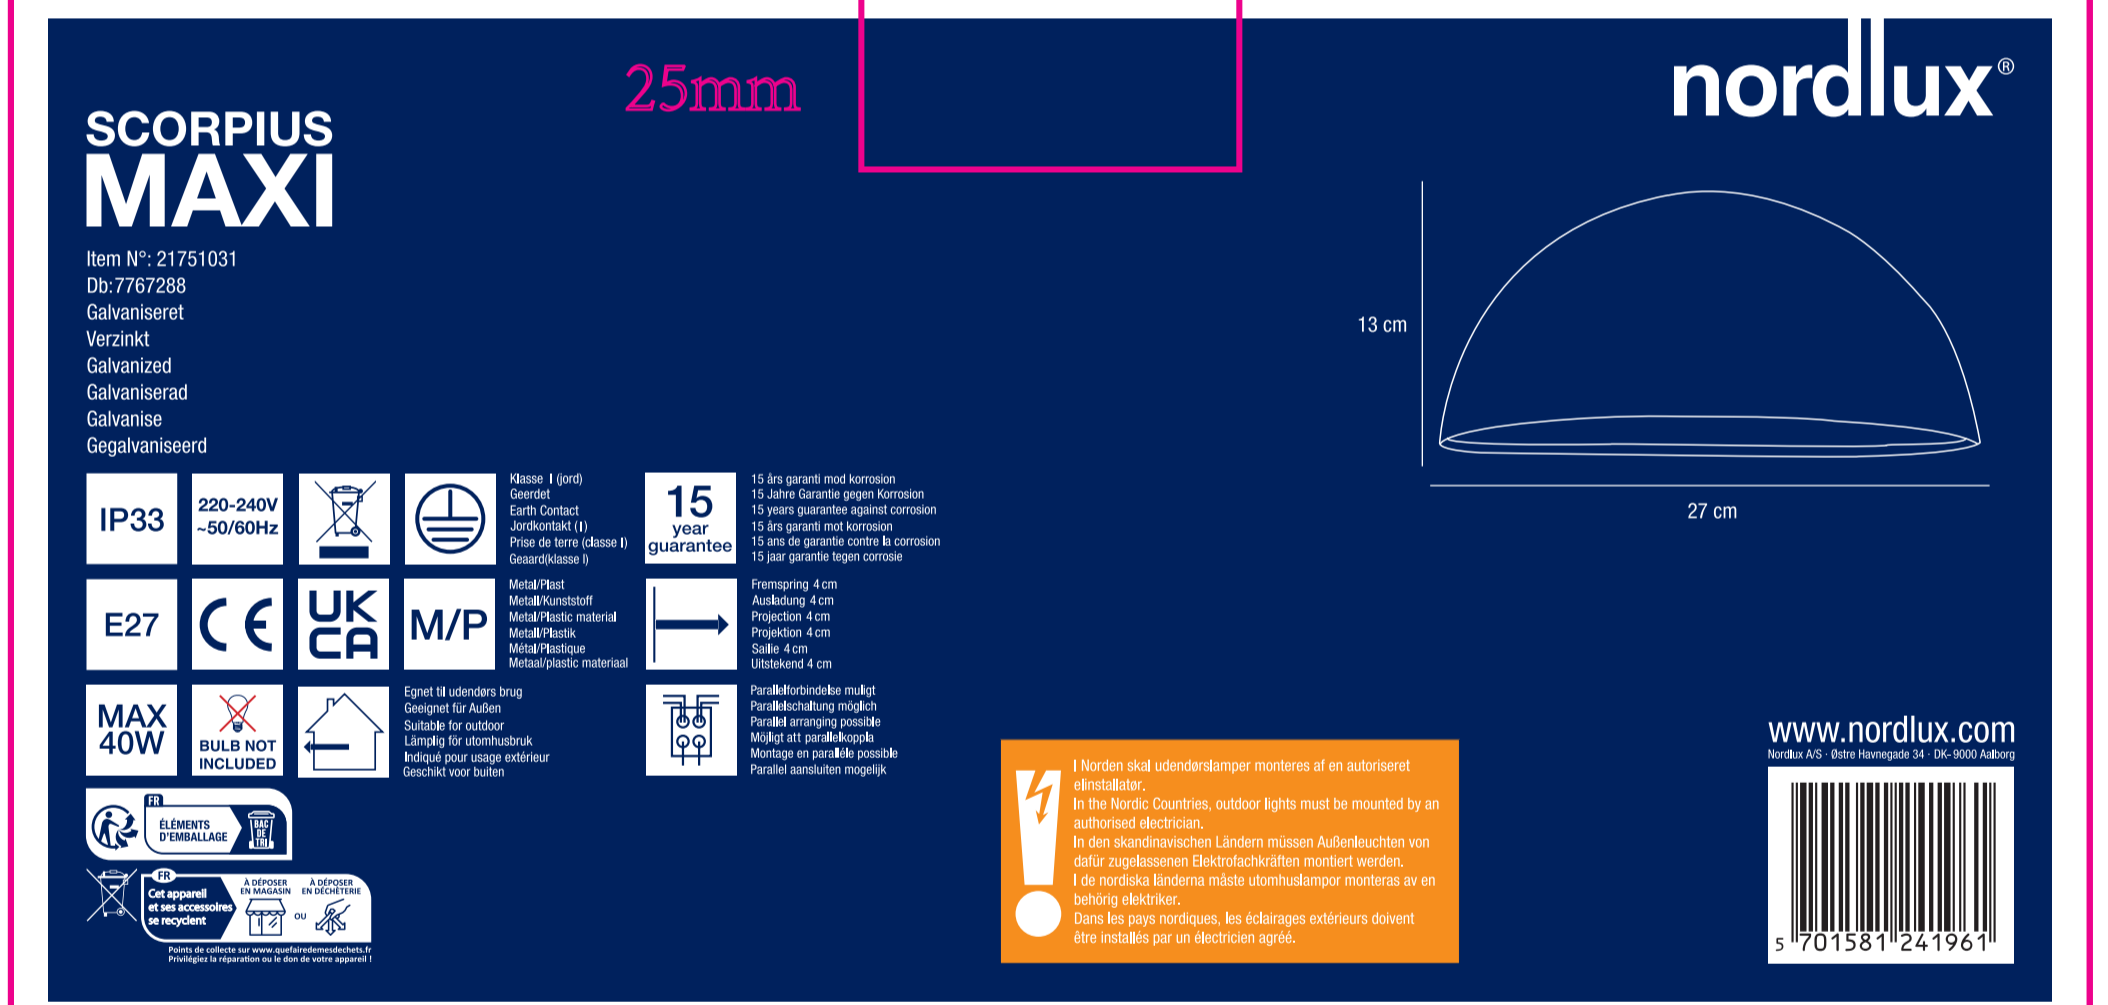

AAD: 18032026 NS

Height x Width x Depth COLOR BOX (CM)	NET WEIGHT COLOR BOX (KG)
14*27.5*15 CM	0.15KG
GROSS WEIGHT COLOR BOX (KG)	VOLUME COLOR BOX (CBM)
0.8KG	0.006CBM