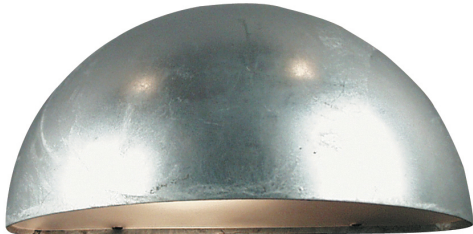

SCORPIUS MAXI | WALL LIGHT | GALVANIZED

21751031

nordlux®

Voltage (V): 220-240 Volt
IP degree: IP33
Maximum bulb wattage (W): 60W
Class (Class 1, Class 2, Class 3):
Class 1 (Earth contact)
Socket type: E27
Parallel connection: True

Primary material: Galvanized steel
Secondary material: Plastic
Colour of the glass: Satinated
Suitable for Seaside: True
Colour: Galvanized

- Timeless design • Built-in parallel connection
- Durable material that is well-suited for harsh weather • 15-year guarantee on surface deterioration

Scorpius Maxi Wall light for outdoor use has a classic and timeless design. Scorpius has many uses – the perfect fit at the front door, at the entrance, on the fence, or in the stairwell. It can be used alone or with several placed side by side.

Made from durable galvanized steel that is well suited for harsh weather.