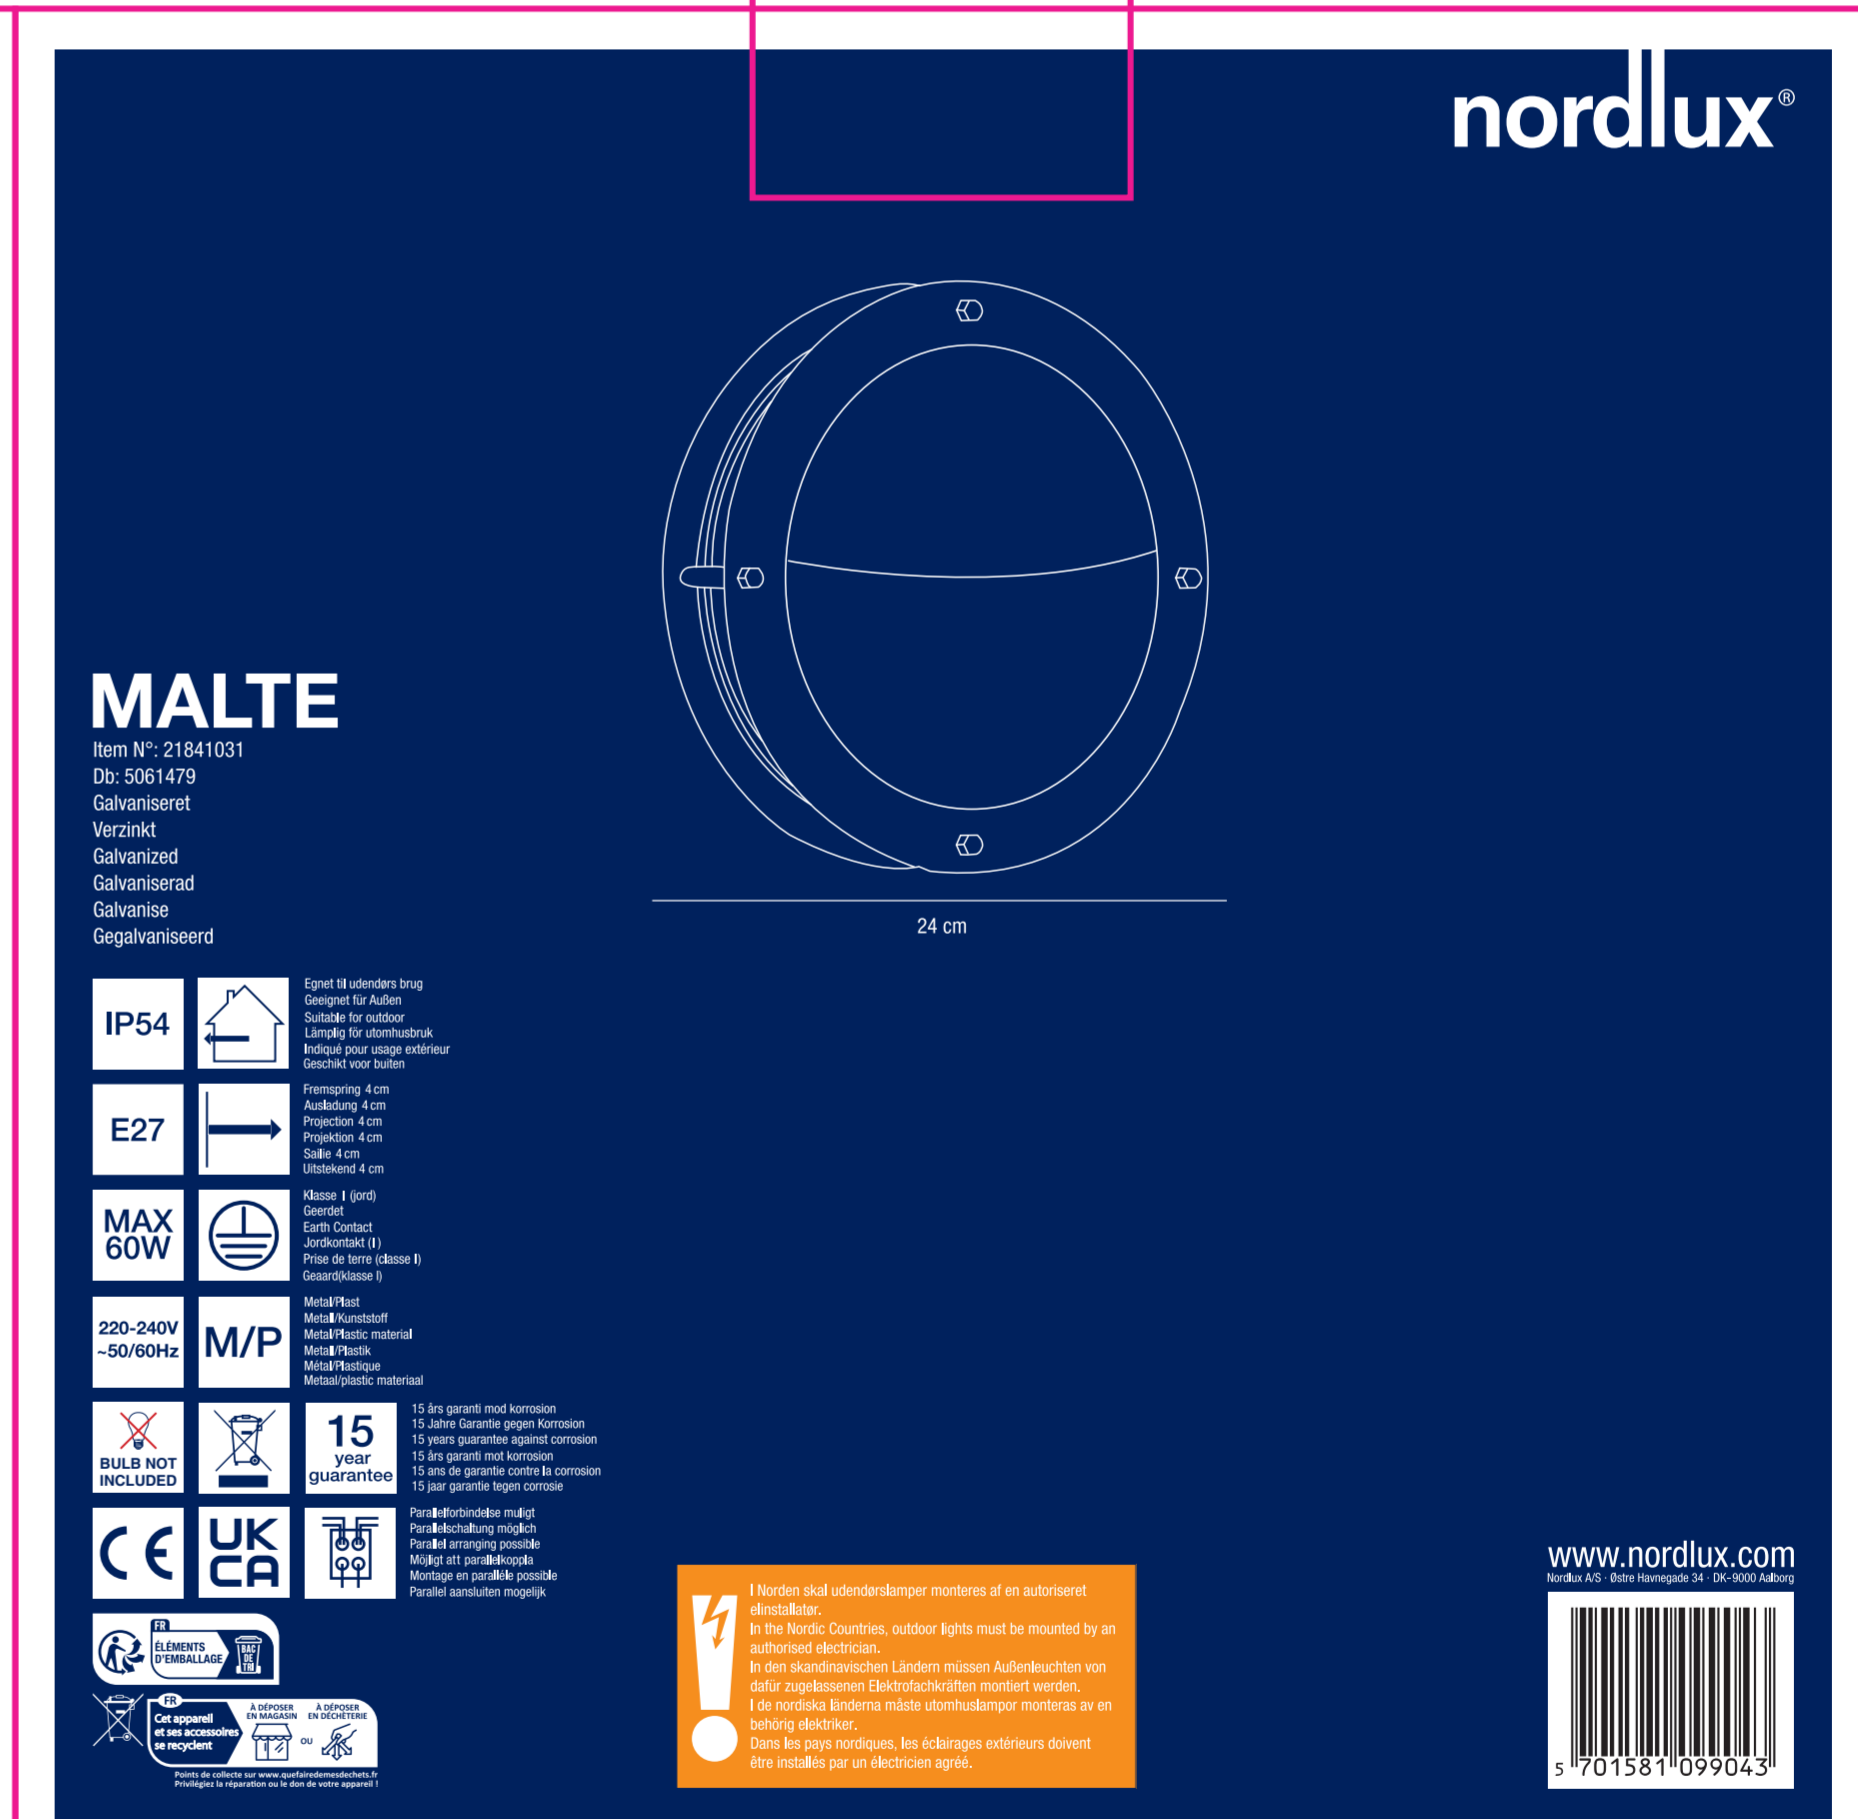

245mm

AAD: 28102025 NS

Height x Width x Depth COLOR BOX (CM)	NET WEIGHT COLOR BOX (KG)
24.5*24.5*10CM	0.22KG
GROSS WEIGHT COLOR BOX (KG)	VOLUME COLOR BOX (CBM)
1.6KG	0.006CBM