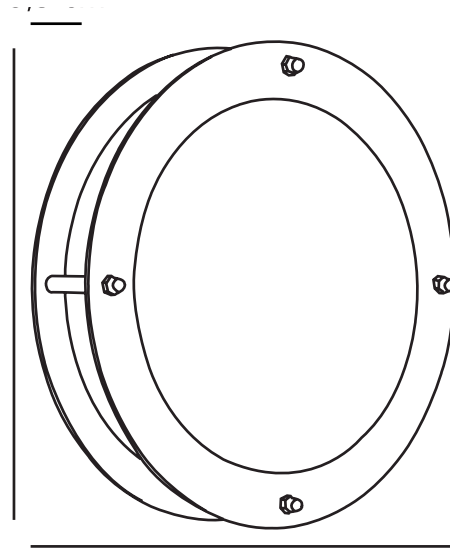

MALTE | WALL LIGHT | GALVANIZED

21841031

nordlux®

Voltage (V): 230 Volt
IP degree: IP54
Maximum bulb wattage (W): 60W
Class (Class 1, Class 2, Class 3):
Class 1 (Earth contact)
Socket type: E27
Parallel connection: True

Projection (cm): 9.5
EAN: 5701581099043
TUN: 5061479
Item Number: 21841031
Pcs Per Master Carton: 3

Sales Box Height (cm): 25
Sales Box Width(cm): 25
Sales Box Depth (cm): 10
Sales Box Volume m³ : 0.0062
Product net weight (kg): 1.705