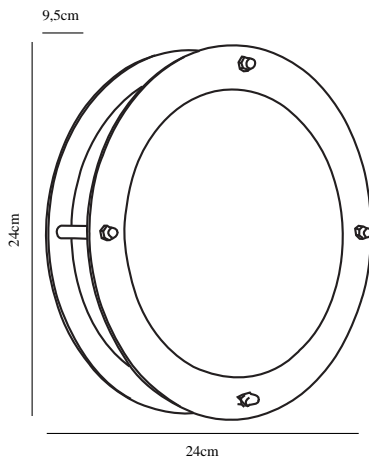

# MALTE | WALL LIGHTING | GALVANIZED

21861031

nordlux®

Voltage (V): 230 Volt  
IP degree if the fixture includes  
two types of IP degree: IP54  
Maximum compatible bulb  
wattage (W): 60W  
Class (Class I, Class II, Class III):  
Class 1 (Earth contact)  
Lampholder type (eg, E27/E14,  
etc): E27  
Parallel connection possible?:  
True

Color: Galvanized  
Projection (cm): 9.5  
EAN: 5701581100046  
TUN: 5061480  
Item Number: 21861031  
Pcs Per Master Carton: 3

Sales Box Height (cm): 25  
Sales Box Width(cm): 10  
Sales Box Depth (cm): 25  
Sales Box Volume m<sup>3</sup> : 0.0062  
Net weight of the luminaire (kg):  
1.596