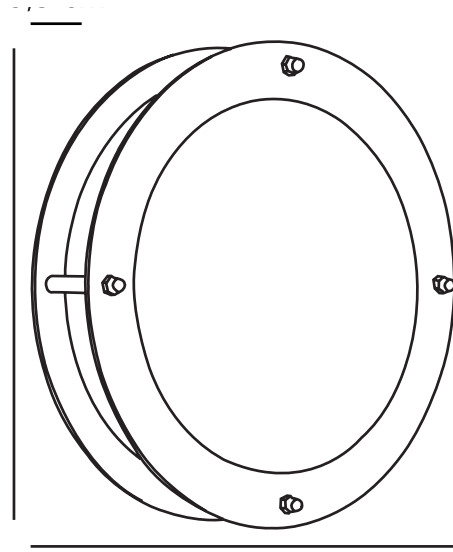

# MALTE | WALL LIGHT | GALVANIZED

21861031

nordlux®

Voltage (V): 230 Volt  
IP degree: IP54  
Maximum bulb wattage (W): 60W  
Class (Class 1, Class 2, Class 3):  
Class 1 (Earth contact)  
Socket type: E27  
Parallel connection: True

Projection (cm): 9.5  
EAN: 5701581100046  
TUN: 5061480  
Item Number: 21861031  
Pcs Per Master Carton: 3

Sales Box Height (cm): 25  
Sales Box Width(cm): 10  
Sales Box Depth (cm): 25  
Sales Box Volume m<sup>3</sup> : 0.0062  
Product net weight (kg): 1.596