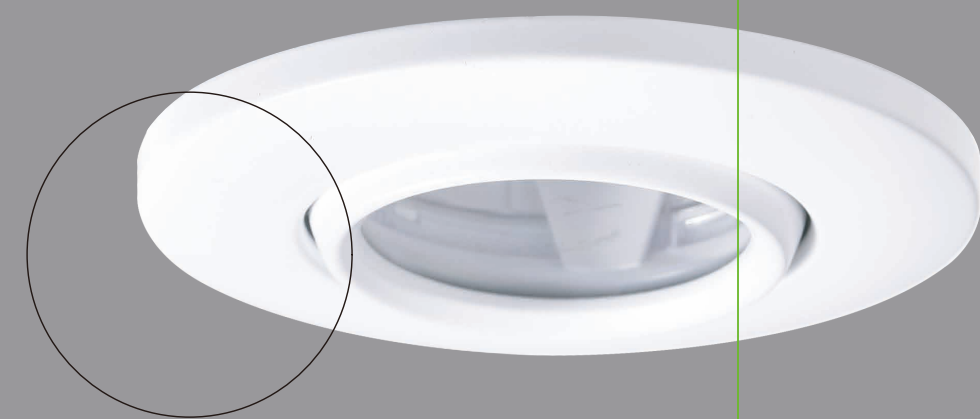

UMBERTO

Item N°: 2210100001
Dd: 2277021
Hvid/Weiss/White
Vit/Bianco/White

Light source LED GU10 (Not incl.)
IP class IP44
Angle of tilt 15°
Class Class II
Material Metal/Plastic

www.nordlux.com
Nordlux A/S, Båtna Havnegade 36, DK-9000 Aalborg

5 704924 012501

Cut-out Ø76mm

Ø96mm

FR ÉLÉMENTS D'EMBALLAGE

FR Cet appareil se recycle

nordlux®

IP08 1) IP45 2) IP44-45 3) IP20

UMBERTO

EASY PUSH-IN INSTALLATION
IP44 BATHROOM SAFE
CAN BE MOUNTED DIRECTLY IN INSULATION
TILT ANGLE 15°

nordlux®
1-KIT

UMBERTO

EASY PUSH-IN INSTALLATION
IP44 BATHROOM SAFE
CAN BE MOUNTED DIRECTLY IN INSULATION
TILT ANGLE 15°

nordlux®

1-KIT

nordlux®

Easy installation in all ceilings

*Connector box can be moved

AAD: 06122023 YK

Height x Width x Depth COLOR BOX (CM)	NET WEIGHT COLOR BOX (KG)
10.3x19.4x8.4 CM	0.053 KG
GROSS WEIGHT COLOR BOX (KG)	VOLUME COLOR BOX (CBM)
0.255 KG	0.0017 CBM

Nordlux UK
Unit 22, Deanfield Court
BB7 1QS Clitheroe Lancashire
01200422777

84.0

194.0

568.2

269.0

103.0