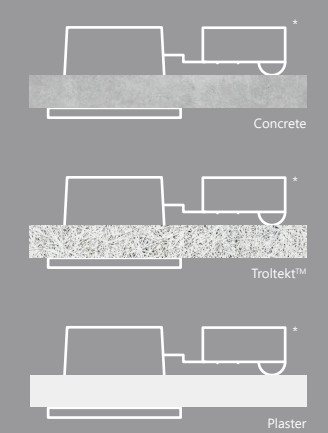

*Connector box can be moved

AAD: 06122023 YK

Height x Width x Depth COLOR BOX (CM)	NET WEIGHT COLOR BOX (KG)
10.3x19.4x8.4 CM	0.053 KG
GROSS WEIGHT COLOR BOX (KG)	VOLUME COLOR BOX (CBM)
0.255 KG	0.0017 CBM

Nordlux UK
Unit 22, Deanfield Court
BB7 1QS Clitheroe Lancashire
01200422777

84.0

194.0

568.2

269.0

103.0