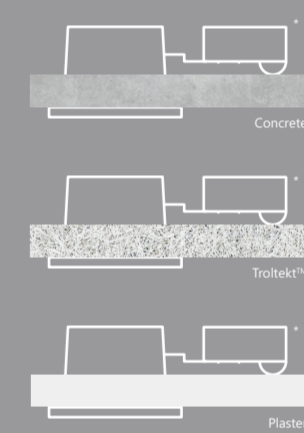

*Connector box can be moved

AAD: 15042026 YK

Height x Width x Depth COLOR BOX (CM)	NET WEIGHT COLOR BOX (KG)
10.3x19.4x8.4 CM	0.053 KG
GROSS WEIGHT COLOR BOX (KG)	VOLUME COLOR BOX (CBM)
0.255 KG	0.0017 CBM

Nordlux UK
Unit B3, Sykeside Drive
Altham, BB5 5YE
01200422777

84.0

194.0

568.2

269.0

103.0