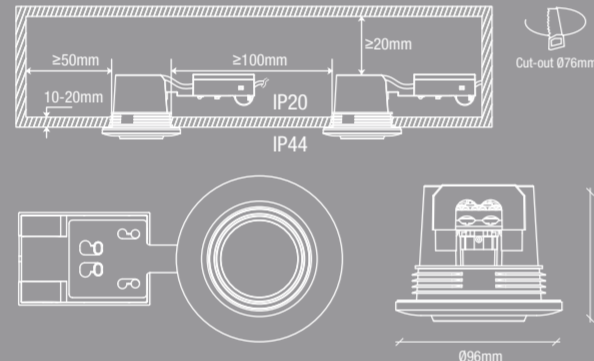

Cut-out Ø76mm

Ø96mm

FR ÉLÉMENTS D'EMBALLAGE

FR Cet appareil se recycle