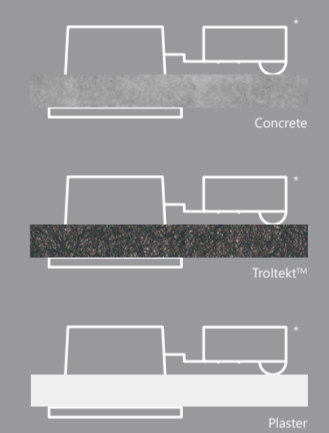

*Connector box can be moved

AAD: 06122023 YK

Height x Width x Depth COLOR BOX (CM)	NET WEIGHT COLOR BOX (KG)
10.3x19.4x8.4 CM	0.053 KG
GROSS WEIGHT COLOR BOX (KG)	VOLUME COLOR BOX (CBM)
0.255 KG	0.0017 CBM

Nordlux UK
Unit 22, Deanfield Court
BB7 1QS Clitheroe Lancashire
01200422777

84.0

194.0

568.2

269.0

103.0