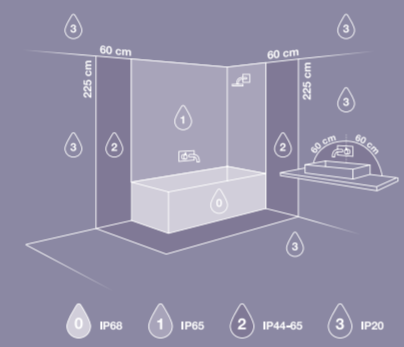

nordlux®

LED max. 7.5W
15°
Kipningsgrad: 15°
Schwenkwinkel bis: 15°
Angle of tilt: 15°
Lampens vinkel: 15°
Degré de déviation: 15°
Kallveinkel: 15°

Hållsdiameter 76mm
Embaudiameter 76mm
Hålls diameter 76mm
Hållsdiameter 76mm
Diameter de perçage 76mm
Innover diameter 76mm

UMBERTO

EASY PUSH-IN INSTALLATION
IP44 BATHROOM SAFE
CAN BE MOUNTED DIRECTLY IN INSULATION
TILT ANGLE 15°