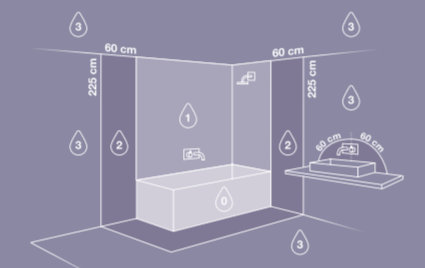

nordlux®

IP08 1) IP45 2) IP44-45 3) IP20