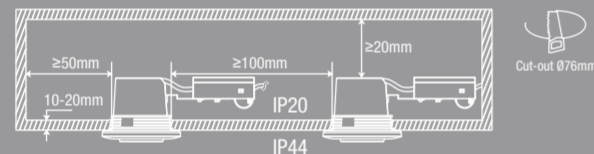

UMBERTO

Item N°: 2210100035
Db: 2367721
Messing/Messing
Brass/Messing
Laton/Messing

Light source LED GU10 (Not incl.)
IP class IP44
Angle of tilt 15°
Class Class II
Material Metal/Plastic

www.nordlux.com

nordlux®

IP08 1) IP45 2) IP44-45 3) IP20

UMBERTO

EASY PUSH-IN INSTALLATION
IP44 BATHROOM SAFE
CAN BE MOUNTED DIRECTLY IN INSULATION
TILT ANGLE 15°

UMBERTO

EASY PUSH-IN INSTALLATION
IP44 BATHROOM SAFE
CAN BE MOUNTED DIRECTLY IN INSULATION
TILT ANGLE 15°

nordlux®

1-KIT

nordlux®

Easy installation in all ceilings

*Connector box can be moved

AAD: 06122023 YK

Height x Width x Depth COLOR BOX (CM)	NET WEIGHT COLOR BOX (KG)
10.3x19.4x8.4 CM	0.053 KG
GROSS WEIGHT COLOR BOX (KG)	VOLUME COLOR BOX (CBM)
0.255 KG	0.0017 CBM

Nordlux UK
Unit 22, Deanfield Court
BB7 1QS Clitheroe Lancashire
01200422777

84.0

194.0

568.2

269.0

103.0