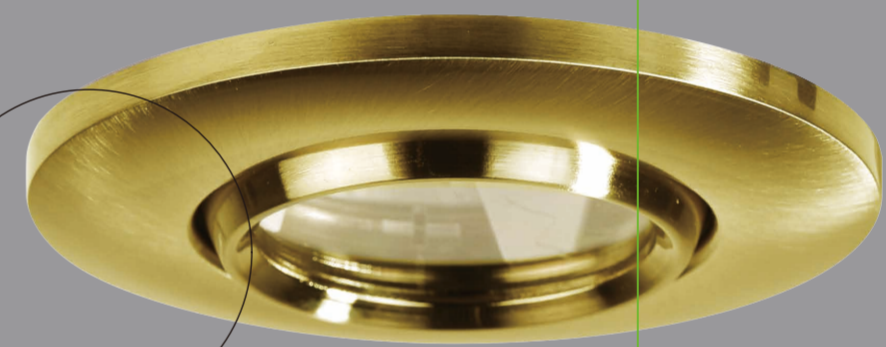

nordlux®

1-KIT

nordlux®

Easy installation in all ceilings