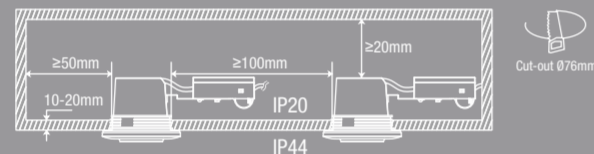

Ø96mm

Ø96mm

À DÉPOSER EN MAGASIN À DÉPOSER EN DÉCHÈTRIE