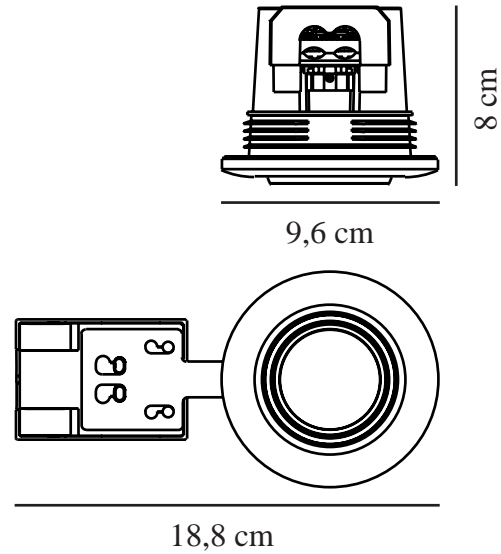

UMBERTO | DOWNLIGHT | BRASS

2210100035

nordlux®

Voltage (V): 220-240 Volt
IP degree: IP44
Maximum bulb wattage (W): 7,5W
LED
Class (Class 1, Class 2, Class 3):
Class 2 (Double isolated)
Socket type: GU10
Parallel connection: True

Height (cm): 8
Shade Diameter (cm): 9.6
Mount directly into insulation: True
Tilt Angle (°): 15
EAN: 5704924017841
TUN: 2367721
Item Number: 2210100035

Pcs Per Master Carton: 6
Sales Box Height (cm): 10.3
Sales Box Width(cm): 19.4
Sales Box Depth (cm): 8.4
Sales Box Volume m³ : 0.0017
Product net weight (kg): 0.189

Primary material: Aluminium
Secondary material: Plastic
Colour: Brass

- Easy push-in installation without springs or brackets
- Can be mounted directly into insulation
- Suitable for deep ceilings
- Directional light (15 degree tilt)
- Parallel connection possible
- Suitable for the bathroom

Umberto is an elegant downlight that is very easy to install without any springs or brackets – making it ideal for even deep ceilings and various materials.

Umberto requires a regular GU10 bulb and can be adjusted for directional light. The high IP rating (IP44) means it is also suitable for the bathroom.