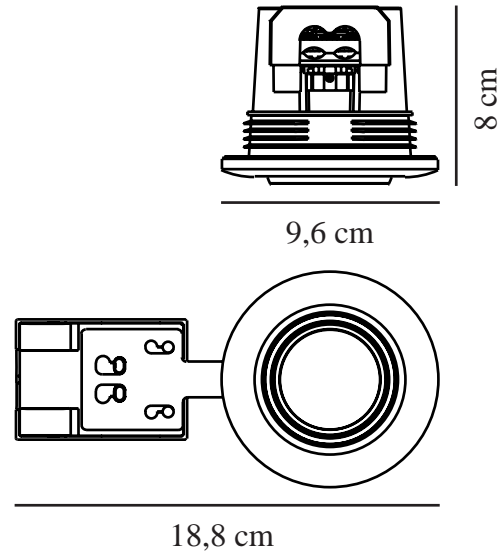

# UMBERTO | DOWNLIGHT | BRASS

2210100035

nordlux®

Voltage (V): 220-240 Volt  
IP degree: IP44  
Maximum bulb wattage (W): 7,5W  
LED  
Class (Class 1, Class 2, Class 3):  
Class 2 (Double isolated)  
Socket type: GU10  
Parallel connection: True

Height (cm): 8  
Shade Diameter (cm): 9.6  
Mount directly into insulation: True  
Tilt Angle (°): 15  
EAN: 5704924017841  
TUN: 2367721  
Item Number: 2210100035

Pcs Per Master Carton: 6  
Sales Box Height (cm): 10.3  
Sales Box Width(cm): 19.4  
Sales Box Depth (cm): 8.4  
Sales Box Volume m<sup>3</sup> : 0.0017  
Product net weight (kg): 0.189

Primary material: Aluminium  
Secondary material: Plastic  
Colour: Brass

- Easy push-in installation without springs or brackets • Can be mounted directly into insulation • Suitable for deep ceilings
- Directional light (15 degree tilt) • Parallel connection possible • Suitable for the bathroom

Umberto is an elegant downlight that is very easy to install without any springs or brackets – making it ideal for even deep ceilings and various materials.

Umberto requires a regular GU10 bulb and can be adjusted for directional light. The high IP rating (IP44) means it is also suitable for the bathroom.