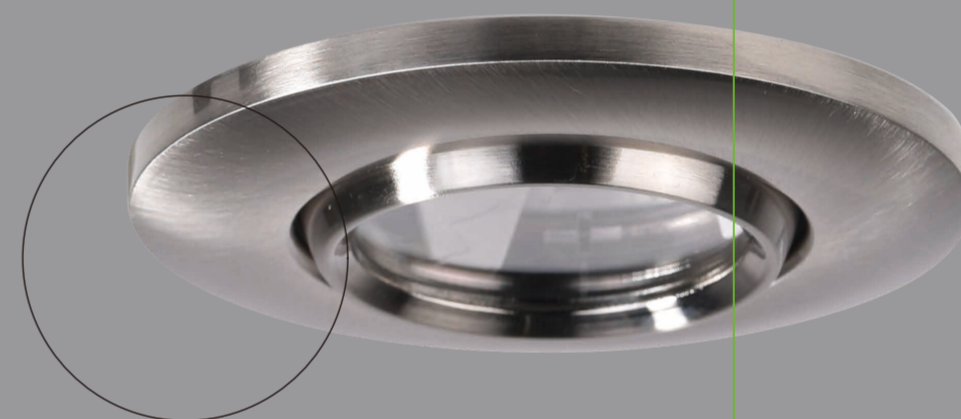

UMBERTO

nordlux®

1-KIT

nordlux®

Easy installation in all ceilings

*Connector box can be moved

AAD: 06122023 YK

Height x Width x Depth COLOR BOX (CM)	NET WEIGHT COLOR BOX (KG)
10.3x19.4x8.4 CM	0.053 KG
GROSS WEIGHT COLOR BOX (KG)	VOLUME COLOR BOX (CBM)
0.255 KG	0.0017 CBM

Nordlux UK
Unit 22, Deanfield Court
BB7 1QS Clitheroe Lancashire
01200422777

84.0

194.0

568.2

269.0

103.0