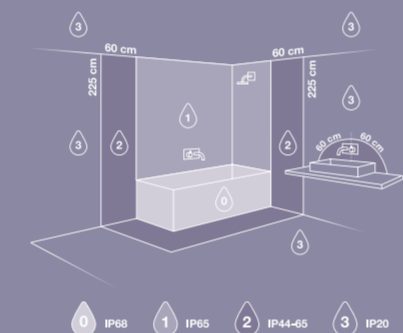

UMBERTO

Light source	LED GU10 (Not incl.)
IP class	IP44
Angle of tilt	15°
Class	Class II
Material	Metal/Plastic

www.nordlux.com

Cut-out Ø76mm

Ø96mm

nordlux®

UMBERTO

nordlux®
1-KIT

UMBERTO

nordlux®

1-KIT

nordlux®

Easy installation in all ceilings

*Connector box can be moved

AAD: 06122023 YK

Height x Width x Depth COLOR BOX (CM)	NET WEIGHT COLOR BOX (KG)
10.3x19.4x8.4 CM	0.053 KG
GROSS WEIGHT COLOR BOX (KG)	VOLUME COLOR BOX (CBM)
0.255 KG	0.0017 CBM

Nordlux UK
Unit 22, Deanfield Court
BB7 1QS Clitheroe Lancashire
01200422777

84.0

194.0

568.2

269.0

103.0