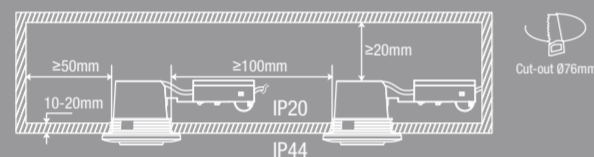

UMBERTO

Light source	LED GU10 (Not incl.)
IP class	IP44
Angle of tilt	15°
Class	Class II
Material	Metal/Plastic

www.nordlux.com

Cut-out Ø76mm

Ø96mm

nordlux®

UMBERTO

nordlux®
1-KIT

UMBERTO

nordlux®

1-KIT

nordlux®

Easy installation in all ceilings

*Connector box can be moved

AAD: 06122023 YK

Height x Width x Depth COLOR BOX (CM)	NET WEIGHT COLOR BOX (KG)
10.3x19.4x8.4 CM	0.053 KG
GROSS WEIGHT COLOR BOX (KG)	VOLUME COLOR BOX (CBM)
0.255 KG	0.0017 CBM

Nordlux UK
Unit 22, Deanfield Court
BB7 1QS Clitheroe Lancashire
01200422777

84.0

194.0

568.2

269.0

103.0