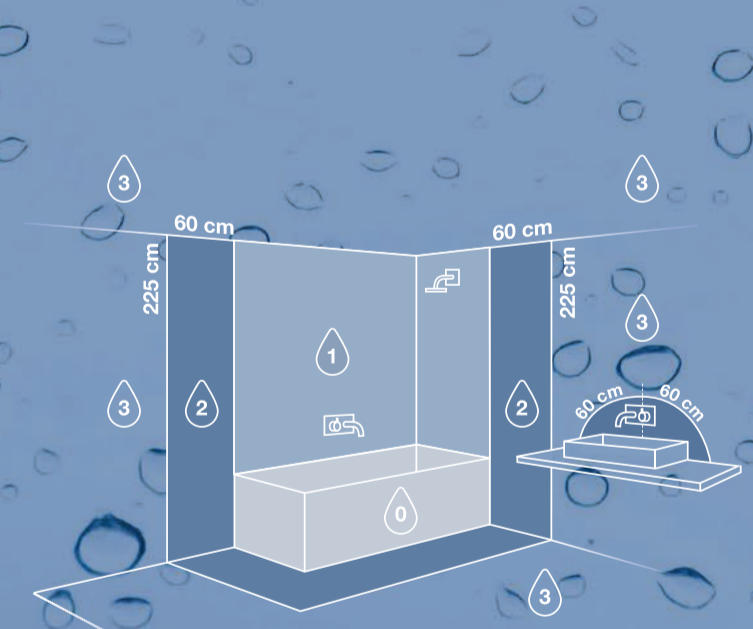

www.nordlux.com