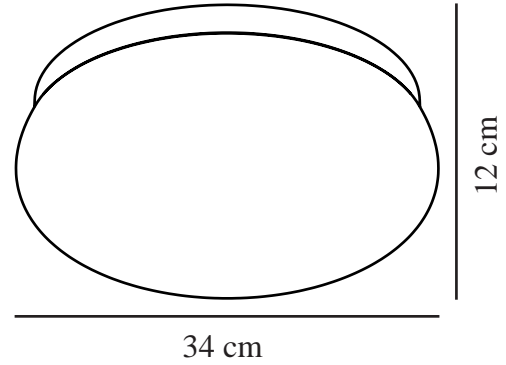

FOAM | CEILING LIGHT | WHITE

2210126001

nordlux®

Voltage (V): 230 Volt
IP degree: IP44
Maximum bulb wattage (W):
2X55W
Class (Class 1, Class 2, Class 3):
Class 2 (Double isolated)
Socket type: E27
Parallel connection: True

Height (cm): 12
EAN: 5704924012532
TUN: 2277017
Item Number: 2210126001

Pcs Per Master Carton: 3
Sales Box Height (cm): 12.5
Sales Box Width(cm): 38
Sales Box Depth (cm): 38
Sales Box Volume m³ : 0.018
Product net weight (kg): 0.5