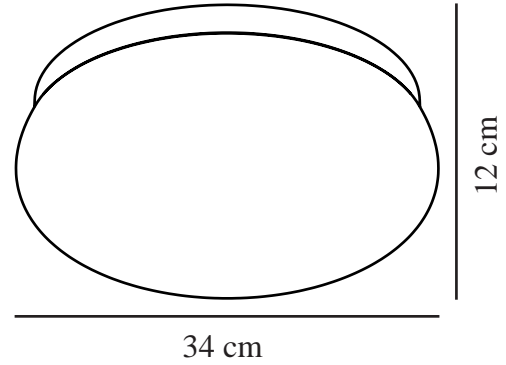

# FOAM | CEILING LIGHT | BLACK

2210126003

nordlux®

Voltage (V): 230 Volt  
IP degree: IP44  
Maximum bulb wattage (W):  
2X55W  
Class (Class 1, Class 2, Class 3):  
Class 2 (Double isolated)  
Socket type: E27  
Parallel connection: True

Height (cm): 12  
EAN: 5704924012556  
TUN: 2277010  
Item Number: 2210126003

Pcs Per Master Carton: 3  
Sales Box Height (cm): 12.5  
Sales Box Width(cm): 38  
Sales Box Depth (cm): 38  
Sales Box Volume m<sup>3</sup> : 0.018  
Product net weight (kg): 0.5