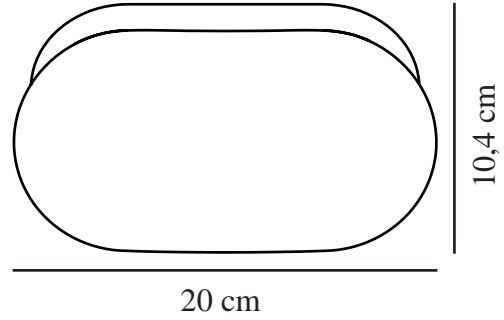

# FOAM | WALL LIGHT | WHITE

2210131001

nordlux®

Voltage (V): 230 Volt  
IP degree: IP44  
Maximum bulb wattage (W): 55W  
Class (Class 1, Class 2, Class 3):  
Class 2 (Double isolated)  
Socket type: E27  
Parallel connection: True

Height (cm): 21.75  
Width (cm): 11.76  
Projection (cm): 10.38  
EAN: 5704924012549  
TUN: 2277031  
Item Number: 2210131001

Pcs Per Master Carton: 3  
Sales Box Height (cm): 11  
Sales Box Width(cm): 17  
Sales Box Depth (cm): 27  
Sales Box Volume m<sup>3</sup> : 0.005  
Product net weight (kg): 0.2

Primary material: Plastic  
Secondary material: PMMA  
Colour: White

- Suitable for the bathroom (IP44) • Requires a retrofit E27 bulb
- Parallel connection possible

Foam is a wall light with a streamlined and simple design. The high IP rating (IP44) makes it perfect for the bathroom. Provides a diffused and pleasant light.