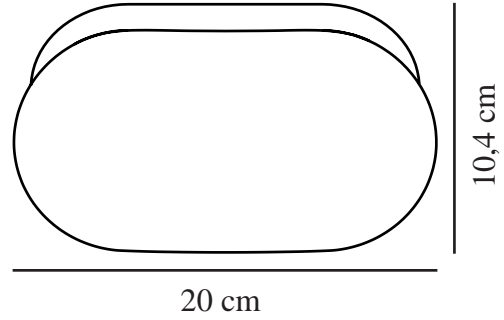

FOAM | WALL LIGHT | BLACK

2210131003

nordlux®

Voltage (V): 230 Volt
IP degree: IP44
Maximum bulb wattage (W): 55W
Class (Class 1, Class 2, Class 3):
Class 2 (Double isolated)
Socket type: E27
Parallel connection: True

Height (cm): 21.75
Width (cm): 11.76
Projection (cm): 10.38
EAN: 5704924012563
TUN: 2277034
Item Number: 2210131003

Pcs Per Master Carton: 3
Sales Box Height (cm): 11
Sales Box Width(cm): 17
Sales Box Depth (cm): 27
Sales Box Volume m³ : 0.005
Product net weight (kg): 0.2

Primary material: Plastic
Secondary material: PMMA
Colour: Black

- Suitable for the bathroom (IP44) • Requires a retrofit E27 bulb
- Parallel connection possible

Foam is a wall light with a streamlined and simple design. The high IP rating (IP44) makes it perfect for the bathroom. Provides a diffused and pleasant light.