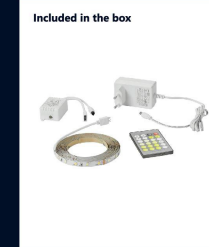

2210359901 2700-6000 3M

- 3m - cut for your size
- Controlled by remote
- 2700-6000K

nordlux®

**LED STRIP 3M  
2700-6000K**

Item no.: 2210359901  
Db no.: 2277008

- 3m - cut for your size
- Controlled by remote
- 2700-6000K

nordlux®

nordlux®

nordlux®

**950lm**

**LED STRIP 3M  
2700-6000K**

Item no.: 2210359901  
Db no.: 2277008

- Color** White
- Material** Copper
- IP Class** IP20 for the whole lamp, IP44 for the Led strip  
Class II for the whole lamp, Class III for Led strip
- Lumen** 950lm for the whole lamp, 230lm (360°) for light source
- Kelvin** 2700K
- Dimmable** Dim to warm by remote
- CRI** 80
- Life hours** 35.000
- Cable** 120 cm
- Voltage** 220-240V ~50/60Hz