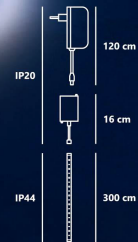

nordlux®

nordlux®

nordlux®

**950lm**

**LED STRIP 3M  
2700-6000K**

Item no.: 2210359901  
Db no.: 2277008

- Color** White
- Material** Copper
- IP Class** IP20 for the whole lamp, IP44 for the Led strip  
Class II for the whole lamp, Class III for Led strip
- Lumen** 950lm for the whole lamp, 230lm (360°) for light source
- Kelvin** 2700K
- Dimmable** Dim to warm by remote
- CRI** 80
- Life hours** 35.000
- Cable** 120 cm
- Voltage** 220-240V ~50/60Hz

Height x Width x Depth COLOR BOX(CM)	NET WEIGHT COLOR BOX(KG)
13.5*13.4*5.8	0.05
GROSS WEIGHT COLOR BOX(KG)	VOLUME COLOR BOX(CBM)
0.28	0.001