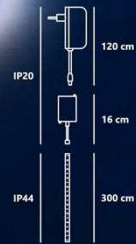

2210359901 2700-6000 3M

- 3m - cut for your size
- Controlled by remote
- 2700-6000K

nordlux®

**LED STRIP 3M
2700-6000K**

Item no.: 2210359901
Db no.: 2277008

- 3m - cut for your size
- Controlled by remote
- 2700-6000K

nordlux®

nordlux®

nordlux®

nordlux®

950lm

**LED STRIP 3M
2700-6000K**

Nordlux UK
Unit 22, Deanfield Court
BB7 1QS Clitheroe
Lancashire
01200422777
AAD: 19072022 XY