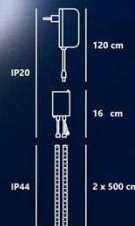

2210379901 2700-6000 10M

✂ 10m - cut for your size

📡 Controlled by remote

🌈 2700-6000K

nordlux®

**LED STRIP 10M
2700-6000K**

Item no.: 2210379901
Db no.: 2277019

✂ 10m - cut for your size

📡 Controlled by remote

🌈 2700-6000K

nordlux®

nordlux®

nordlux®

2450lm

**LED STRIP 10M
2700-6000K**