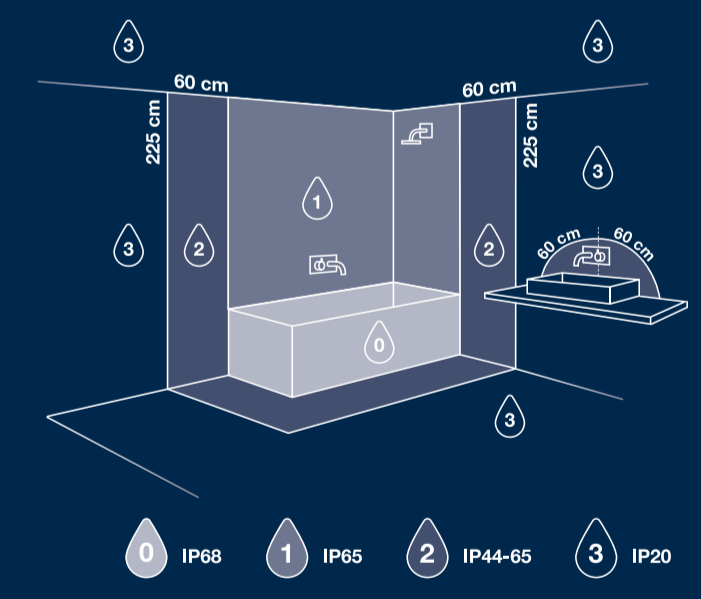

ENERGY Nordlux 2210636103 A B C D E F G 9 kWh/1000h	ENERGY Nordlux 2210636103 A B C D E F G 9 kWh/1000h	LED 19W 3000 HOURS 2200 LUMEN OF THE WHOLE LAMP 1450 LUMEN OF LIGHT SOURCE (80%) PLEASE NOTE LED MODULE IS FIXED IN LAMP 4000 KELVIN 3000 KELVIN Ra 80 www.nordlux.com

CHOOSE BETWEEN 3000K OR 4000K

3000K | 4000K

SWITCH ON PRODUCT CHOOSE WHEN MOUNTING

2200 LUMEN OF THE WHOLE LAMP

LED 19W

5 YEAR LED GUARANTEE

3000 OF 4000 KELVIN

BATHROOM SAFE

D

OJA 42 IP54

20 425 28 425 27

430 524

瓦向 ↑

Scale: 100% (unit: mm)