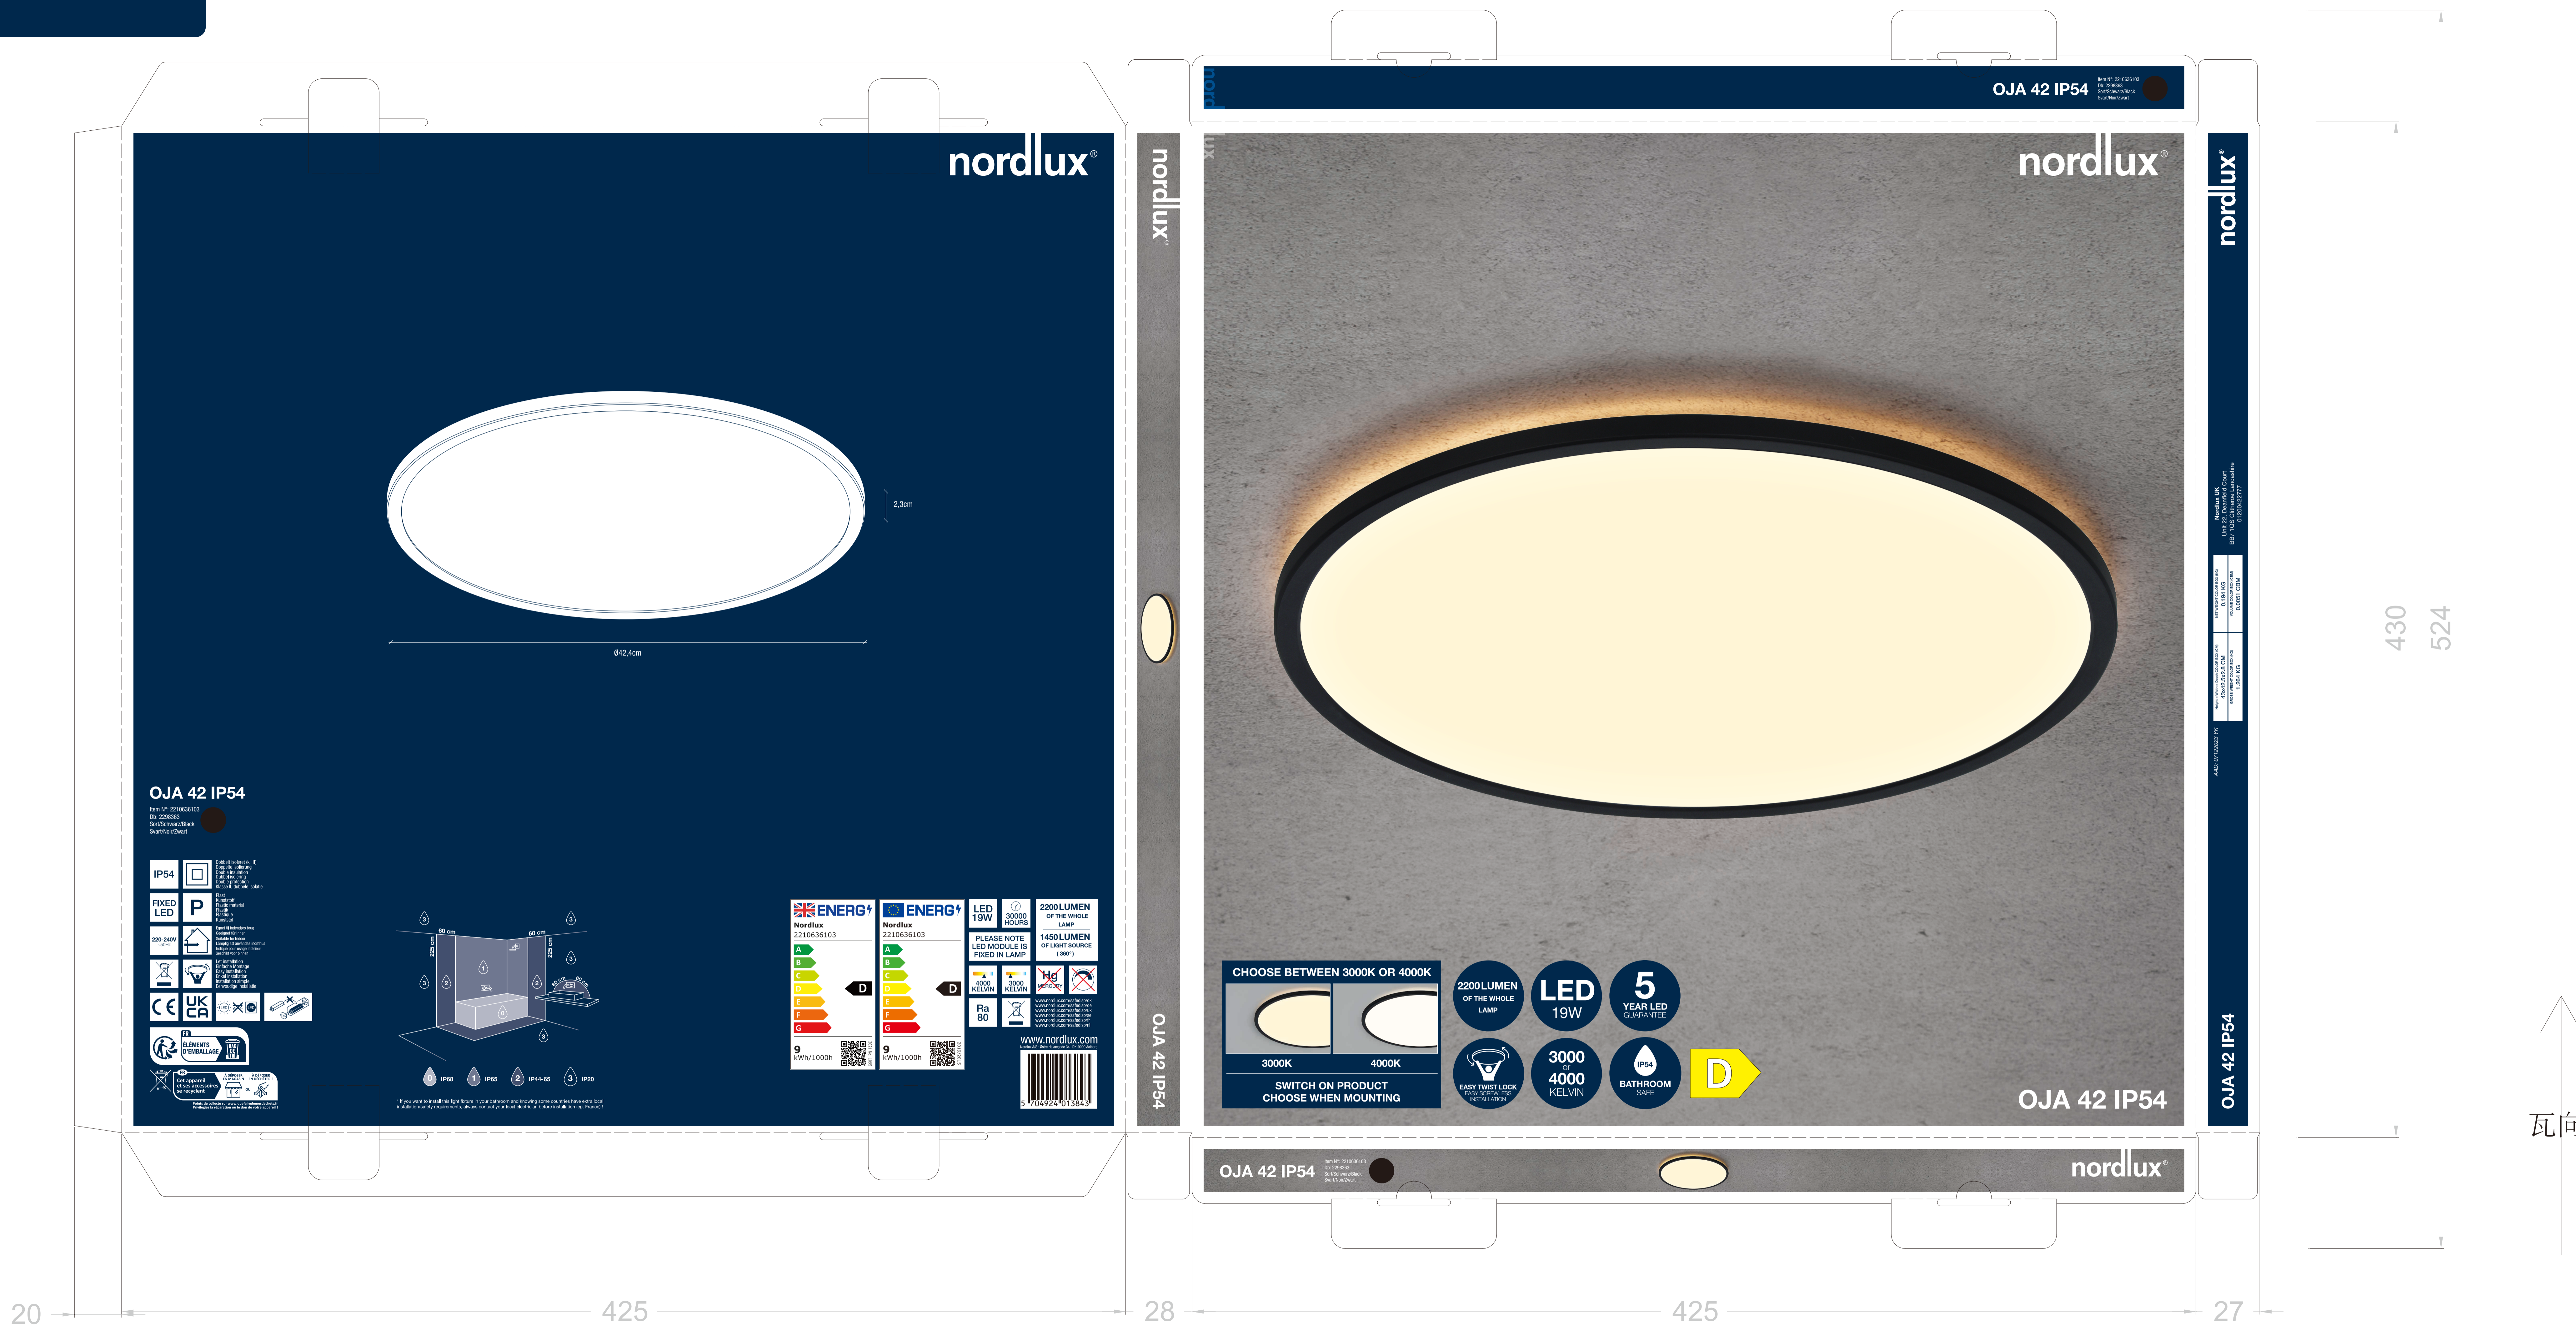

PANTONE 2767C

OJA 42 IP54

- **IP54** Dust and water protection
- **FIXED LED** Permanent light source
- **220-240V** Standard household voltage
- **LED** Energy efficient
- **CE** European Conformity
- **UK CA** UK Conformity Assessed
- **ELEMENTS D'EMBALLAGE** Packaging contents
- **Get apparel and accessories at nordlux.com**

ENERGY Nordlux 2210636103 A B C D E F G 9 kWh/1000h	ENERGY Nordlux 2210636103 A B C D E F G 9 kWh/1000h	LED 19W 3000 HOURS 2200 LUMEN OF THE WHOLE LAMP 1450 LUMEN OF LIGHT SOURCE (80%) PLEASE NOTE LED MODULE IS FIXED IN LAMP 4000 KELVIN 3000 KELVIN Ra 80 www.nordlux.com

CHOOSE BETWEEN 3000K OR 4000K

3000K | 4000K

SWITCH ON PRODUCT CHOOSE WHEN MOUNTING

2200 LUMEN OF THE WHOLE LAMP

LED 19W

5 YEAR LED GUARANTEE

3000 OF 4000 KELVIN

BATHROOM SAFE

D

OJA 42 IP54

20 425 28 425 27

430 524

瓦向 ↑

Scale: 100% (unit: mm)