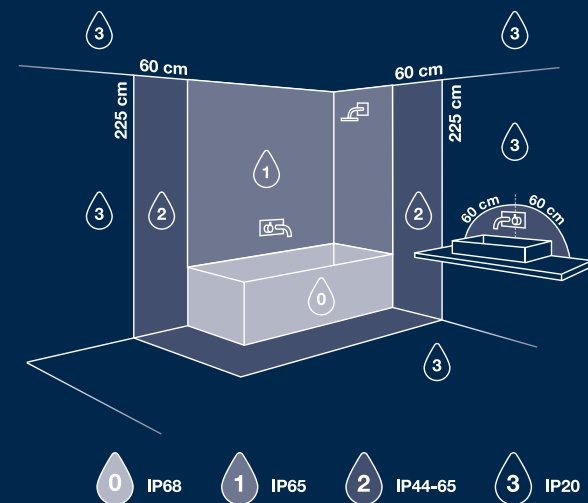

OJA 29 IP54

- IP54
- FIXED LED
- 220-240V
- CE
- UK CA