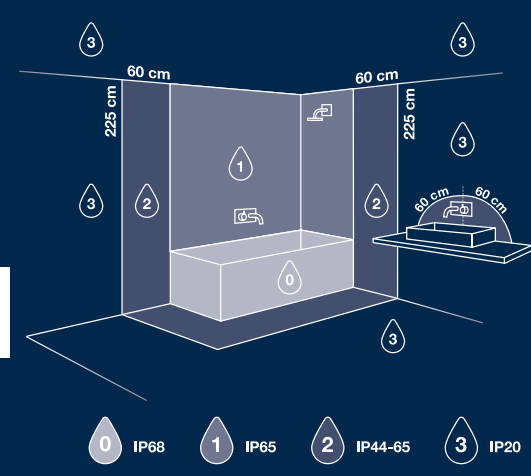

OJA 29 IP54

IP54 Double insulation
FIXED LED Plastic material
220-240V Suitable for indoor
CE UK CA
FR Cet appareil et ses accessoires se recyclent

ENERGY LABEL
Nordlux 2210656103
LED 17W 30000 HOURS
1700 LUMEN OF THE WHOLE LAMP
PLEASE NOTE LED MODULE IS FIXED IN LAMP
2200 LUMEN OF LIGHT SOURCE (360°)
4000 KELVIN 3000 KELVIN
Ra 80
14 kWh/1000h
www.nordlux.com
5 704924 013867

nordlux®

OJA 29 IP54

OJA 29 IP54 Item No: 2210656103 Dn: 2298382 Sort/Schwarz/Black Svart/Noir/Zwart

nordlux®

CHOOSE BETWEEN 3000K OR 4000K

1700 LUMEN OF THE WHOLE LAMP
LED 17W
5 YEAR LED GUARANTEE
DIMMABLE

3000K 4000K

SWITCH ON PRODUCT CHOOSE WHEN MOUNTING

EASY TWIST LOCK EASY SUPEREASY INSTALLATION
3000 OR 4000 KELVIN
BATHROOM SAFE

OJA 29 IP54

OJA 29 IP54 Item No: 2210656103 Dn: 2298382 Sort/Schwarz/Black Svart/Noir/Zwart

nordlux®

OJA 29 IP54

Item No: 2210656103 Dn: 2298382 Sort/Schwarz/Black Svart/Noir/Zwart

300

394

295

28

295

27

Scale: 100% (unit: mm)