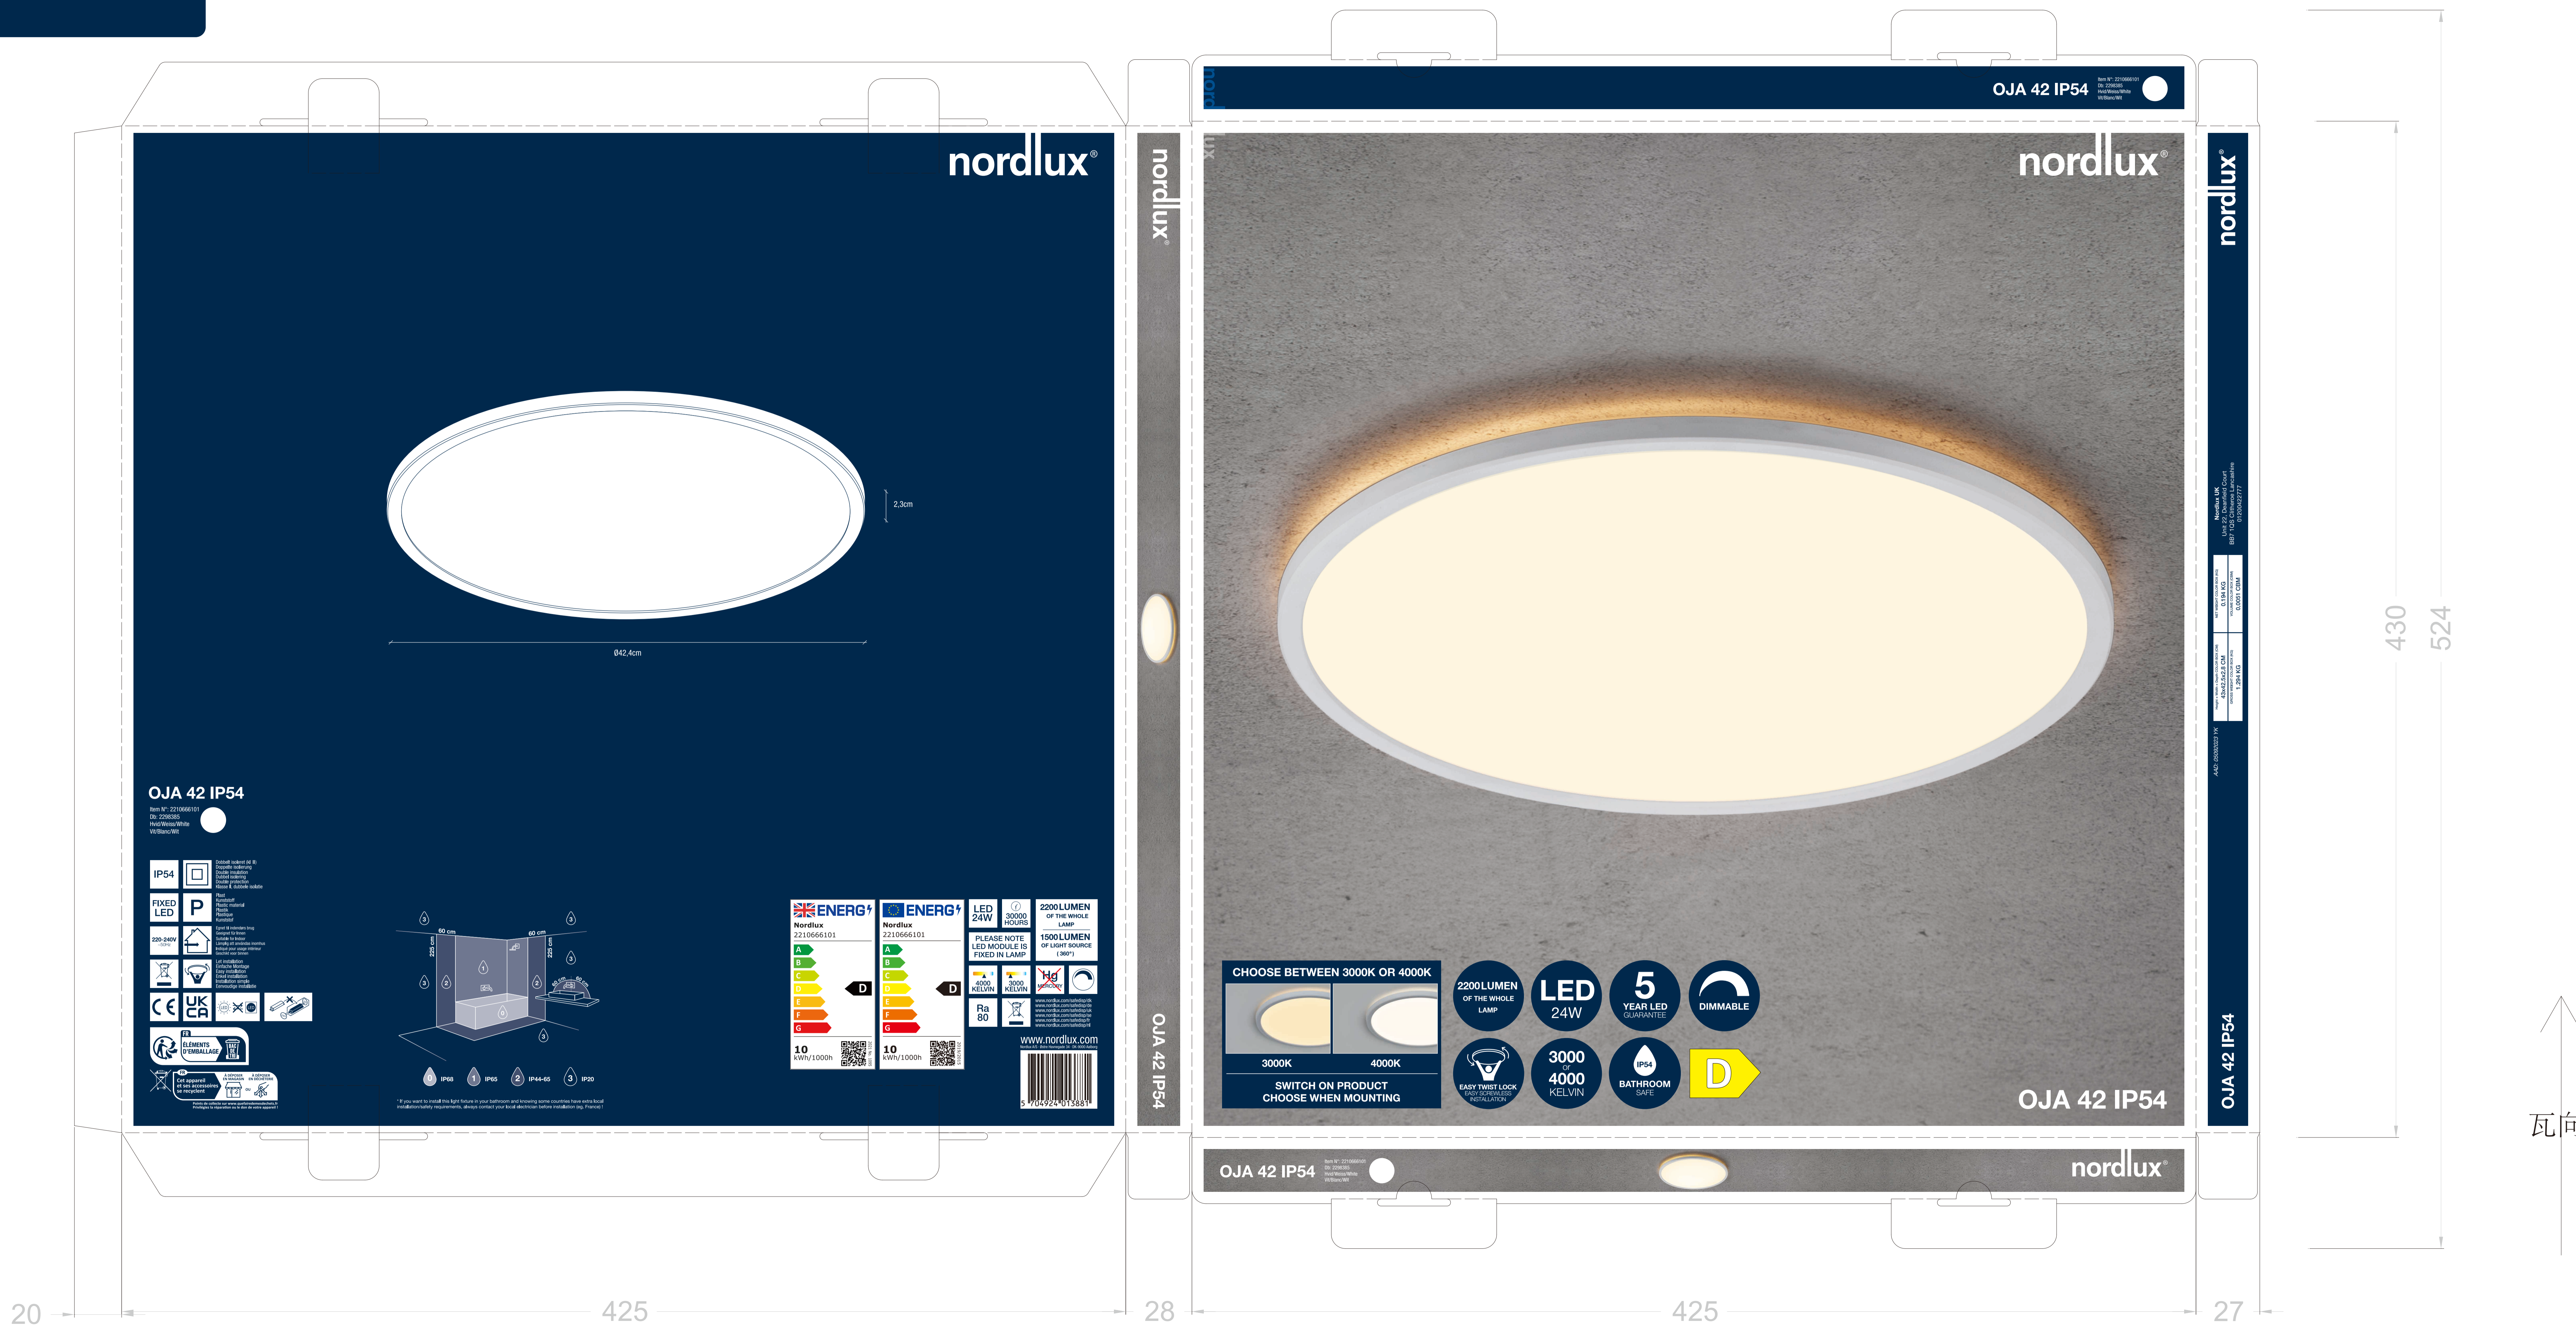

PANTONE 2767C

OJA 42 IP54

- **IP54** Outdoor: Suitable for use in outdoor environments. Protection against dust and water splashes.
- **FIXED LED** Permanent light source. No need to change the bulb.
- **220-240V** Suitable for use in Europe, Africa, Asia, and Australia.
- **LED** Energy efficient. Long life span. No heat radiation.
- **CE** Conforms to European standards.
- **UK CA** Conforms to UK standards.
- **ELEMENTS D'EMBALLAGE** 1 x OJA 42 IP54, 1 x LED module.

ENERGY Nordlux 2210666101 A B C D E F G 10 kWh/1000h	ENERGY Nordlux 2210666101 A B C D E F G 10 kWh/1000h	LED 24W 30000 HOURS 2200 LUMEN OF THE WHOLE LAMP 1500 LUMEN OF LIGHT SOURCE (30°) PLEASE NOTE LED MODULE IS FIXED IN LAMP 4000 KELVIN 3000 KELVIN Ra 80 www.nordlux.com 5 704 24 013581

CHOOSE BETWEEN 3000K OR 4000K

3000K | 4000K

SWITCH ON PRODUCT CHOOSE WHEN MOUNTING

- 2200 LUMEN OF THE WHOLE LAMP
- LED 24W
- 5 YEAR LED GUARANTEE
- DIMMABLE
- 3000 or 4000 KELVIN
- BATHROOM SAFE
- D

OJA 42 IP54

OJA 42 IP54

430
524

瓦向 ↑

Scale: 100% (unit: mm)