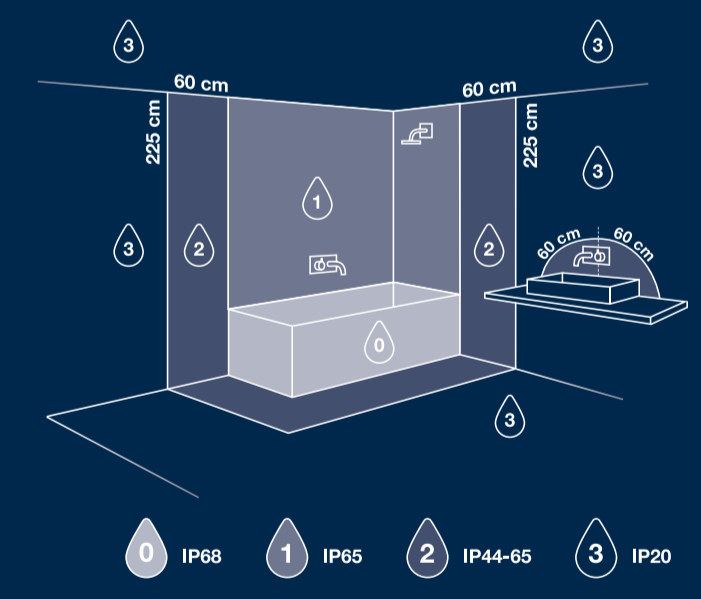

ENERGY Nordlux 2210666101 A B C D E F G 10 kWh/1000h	ENERGY Nordlux 2210666101 A B C D E F G 10 kWh/1000h	LED 24W 30000 HOURS 2200 LUMEN OF THE WHOLE LAMP 1500 LUMEN OF LIGHT SOURCE (30°) PLEASE NOTE LED MODULE IS FIXED IN LAMP 4000 KELVIN 3000 KELVIN Ra 80 www.nordlux.com 5 704 24 013581

CHOOSE BETWEEN 3000K OR 4000K

3000K | 4000K

SWITCH ON PRODUCT CHOOSE WHEN MOUNTING

- 2200 LUMEN OF THE WHOLE LAMP
- LED 24W
- 5 YEAR LED GUARANTEE
- DIMMABLE
- 3000 or 4000 KELVIN
- BATHROOM SAFE
- D

OJA 42 IP54

OJA 42 IP54

430
524

瓦向 ↑