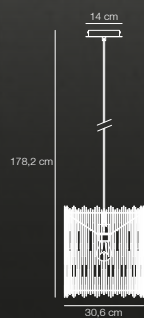

Item no.2212253003

www.nordlux.com

Nordlux A/S · Østre Havnegade 34 · DK-9000 Aalborg

Nordlux UK

Unit 22, Deanfield Court
BB7 1QS Clitheroe Lancashire
01200422777

BULB
NOT
INCLUDED