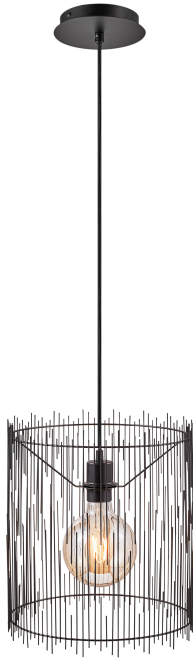

# ELVIS | PENDANT

2212253003

nordlux®

EAN: 5704924007996  
Item Number: 2212253003  
Pcs Per Master Carton: 2

Sales Box Height (cm): 38  
Sales Box Width(cm): 32  
Sales Box Depth (cm): 32  
Sales Box Volume m<sup>3</sup> : 0.0389  
Product net weight (kg): 1.29