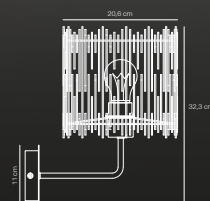

ELVIS

Material	Metal
IP class	IP20 - for indoor use
Class	Class II
Switch	On the cable
Cable length	150 cm

Wattage	MAX 40W
Lampholder	E27
Voltage	220-240V, ~50/60Hz