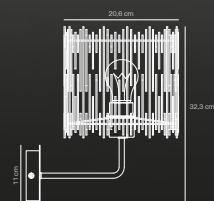

ELVIS

Material Metal
IP class IP20 - for indoor use
Class Class II
Switch On the cable
Cable length 150 cm

Wattage MAX 40W
Lampholder E27
Voltage 220-240V, ~50/60Hz