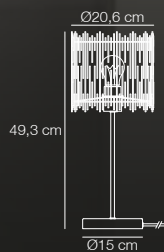

ELVIS

Material Metal
IP class IP20 - for indoor use
Class Class II
Switch On the cable
Cable length 150 cm

Wattage MAX 40W
Lampholder E27
Voltage 220-240V, ~50/60Hz