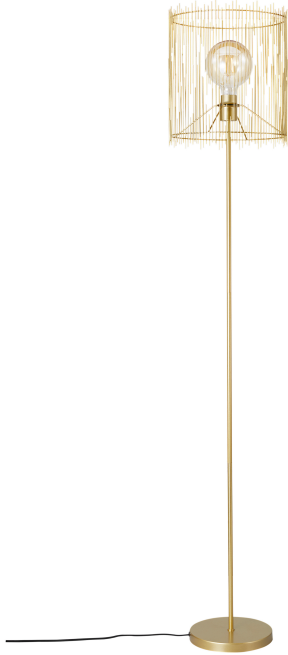

ELVIS | FLOOR LAMP

2212314008

nordlux®

EAN: 5704924009044
Item Number: 2212314008
Pcs Per Master Carton: 2

Sales Box Height (cm): 49
Sales Box Width(cm): 32
Sales Box Depth (cm): 32
Sales Box Volume m³ : 0.0502
Product net weight (kg): 3.64