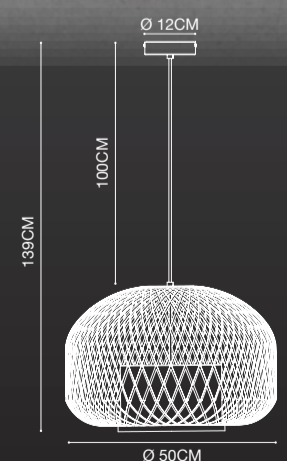

HISOKA

Material	Metal & Bamboo
IP class	IP20 - for indoor use
Class	Class II
Cable length	100cm

Wattage	MAX. 40W
Lampholder type	E27
Voltage	220-240V
Frequency	~50/60Hz

Item no. 2212403060

**BULB
NOT
INCLUDED**

www.nordlux.com

Nordlux A/S - Østre Havnegade 34 · DK-9000 Aalborg
Nordlux UK
Unit 22, Deanfield Court
BB7 1QS Clitheroe Lancashire
01200422777